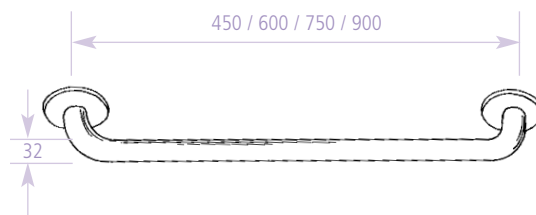

Grab Bars

BC 5083 page 156

BC 5083-07 page 157

Doc M page 158

BC 5083-06 page 159

BC 5083 Dolphin Stainless Steel Grab Rails

- High quality Stainless Steel
- Concealed fixings

Order code	Description	Dimensions	Diameter	Finish
BC 5083-01	Grab Rail	450mm	32mm	Satin stainless steel
BC 5083-02	Grab Rail	600mm	32mm	Satin stainless steel
BC 5083-03	Grab Rail	750mm	32mm	Satin stainless steel
BC 5083-04	Grab Rail	900mm	32mm	Satin stainless steel
BC 5083-05	Grab Rail	made to measure	32mm	Satin stainless steel

The satin stainless steel xxmm grabrail shall be specified as:

**BC 5083-(code) Dolphin Satin
Stainless Steel (xxmm) Grabrail**

BC 5083-07 Dolphin Stainless Steel Padded Backrest

- High quality stainless steel
- Concealed fixings

Order code	Description	Dimensions	Projection	Finish
BC 5083-07	Padded backrest	Ø 32mm	450mm	Satin stainless steel / Vinyl cushion

BC 5083-07

The satin stainless steel / vinyl padded backrest shall be specified as:

- High quality Stainless Steel

Order code	Description	Dimensions	Diameter	Finish
BC 5083-06	Support Rail	750mm	32mm	Satin stainless steel

The satin stainless steel Hinged Support Rail shall be specified as: