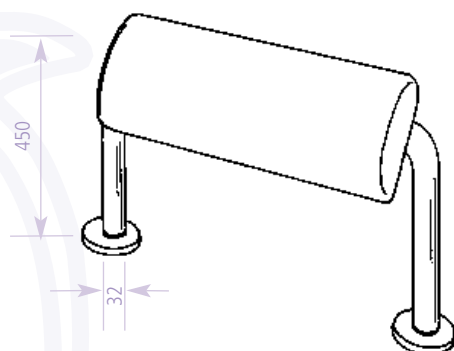

Grab Bars

BC 5083 page 156

BC 5083-07 page 157

Doc M page 158

BC 5083-06 page 159

BC 5083 Dolphin Stainless Steel Grab Rails

- High quality Stainless Steel
- Concealed fixings

Order code	Description	Dimensions	Diameter	Finish
BC 5083-01	Grab Rail	450mm	32mm	Satin stainless steel
BC 5083-02	Grab Rail	600mm	32mm	Satin stainless steel
BC 5083-03	Grab Rail	750mm	32mm	Satin stainless steel
BC 5083-04	Grab Rail	900mm	32mm	Satin stainless steel
BC 5083-05	Grab Rail	made to measure	32mm	Satin stainless steel

The satin stainless steel xxmm grabrail shall be specified as:

**BC 5083-(code) Dolphin Satin
Stainless Steel (xxmm) Grabrail**

BC 5083-07 Dolphin Stainless Steel Padded Backrest

- High quality stainless steel
- Concealed fixings

Order code	Description	Dimensions	Projection	Finish
BC 5083-07	Padded backrest	Ø 32mm	450mm	Satin stainless steel / Vinyl cushion

BC 5083-07

The satin stainless steel / vinyl padded backrest shall be specified as:

BC 5083-07 Dolphin Satin Stainless Steel Padded Backrest

BC 5083-Doc M

BC 5083 Doc 3 / BC 5083 Doc 4 Dolphin Stainless Steel Doc M Pack

- High quality stainless steel
- Concealed fixings
- Consists of: One hinged support rail; Three / four 600mm grab rails;
One padded back rest