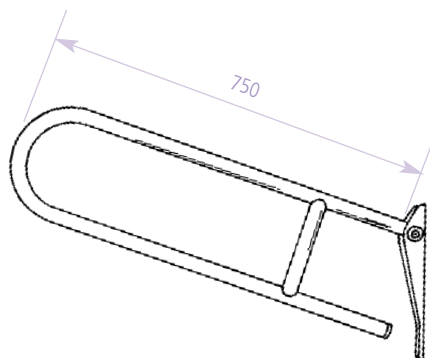

Grab Bars

BC 5083 page 156

BC 5083-07 page 157

Doc M page 158

BC 5083-06 page 159

BC 5083 Dolphin Stainless Steel Grab Rails

- High quality Stainless Steel
- Concealed fixings

Order code	Description	Dimensions	Diameter	Finish
BC 5083-01	Grab Rail	450mm	32mm	Satin stainless steel
BC 5083-02	Grab Rail	600mm	32mm	Satin stainless steel
BC 5083-03	Grab Rail	750mm	32mm	Satin stainless steel
BC 5083-04	Grab Rail	900mm	32mm	Satin stainless steel
BC 5083-05	Grab Rail	made to measure	32mm	Satin stainless steel

Order code	Description	Dimensions	Projection	Finish
BC 5083-07	Padded backrest	Ø 32mm	450mm	Satin stainless steel / Vinyl cushion

BC 5083-07

The satin stainless steel / vinyl padded backrest shall be specified as:

**BC 5083-Doc 3 Dolphin Satin Stainless
Steel Doc M Pack**

The satin stainless steel Doc M Pack with
4 grab rails shall be specified as:

**BC 5083-Doc 4 Dolphin Satin Stainless
Steel Doc M Pack**

BC 5083-06 Dolphin Stainless Steel Hinged Support Rail

- High quality Stainless Steel

Order code	Description	Dimensions	Diameter	Finish
BC 5083-06	Support Rail	750mm	32mm	Satin stainless steel

The satin stainless steel Hinged Support Rail shall be specified as: