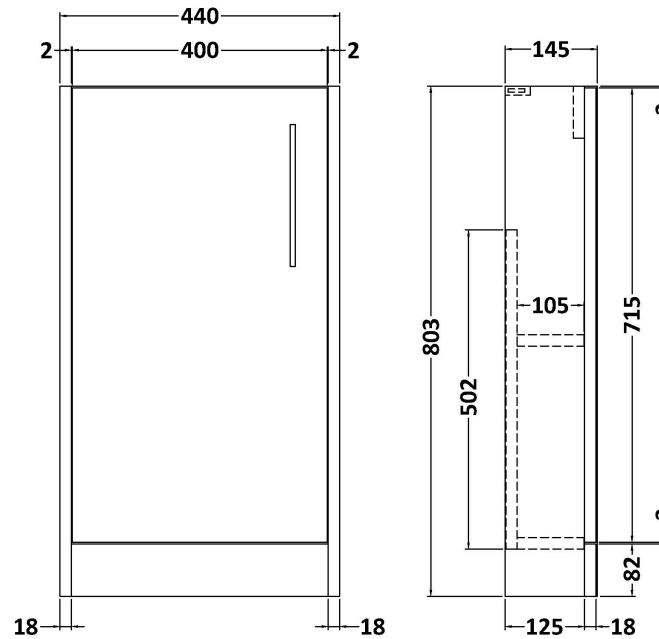

Sales Code: MOJ2221

Description: 440 Single Door Floor Standing Unit

Product Dimensions

Height (mm):	803
Width (mm):	440
Depth (mm):	145
Nett Weight (kg):	11

Packaging Dimensions

Height (mm):	800
Width (mm):	410
Depth (mm):	235
Gross Weight (kg):	12

Packaging Data

Box Colour:	Brown Cardboard Box
Box Qty:	1
Label Size:	50 x 100
Label Colour:	White Label
Label Qty:	2

Outer Box Dimensions (If Applicable)

Height (mm):	
Width (mm):	
Depth (mm):	
Gross Weight (kg):	
Barcode:	5056462659596

Product Details

Country of Origin:	United Kingdom
Fitting Instruction:	No
CE & UKCA:	N/A
FSC Certified Materials:	Yes
Colour:	Graphite Grey Woodgrain
Construction Method:	Cam & Wood Dowel
Construction Type:	Rigid
Cabinet Finish:	MFC Textured Woodgrain
Fascia Finish:	MFC Textured Woodgrain
Cabinet Thickness (mm):	18
Fascia Thickness (mm):	18
Drawer Included:	No
Drawer Type:	Not Applicable
No of Shelves:	1
Hinge Type:	95 Degree Clip-On Soft Close
Hinge Included:	Yes, Supplied
Adjustable Legs:	No, Not Required
Fixings Included:	Yes
Handle Style:	Modern
Waste Shroud:	Not Applicable
Handle Included:	Yes, Supplied
Handle Type:	D-Shape