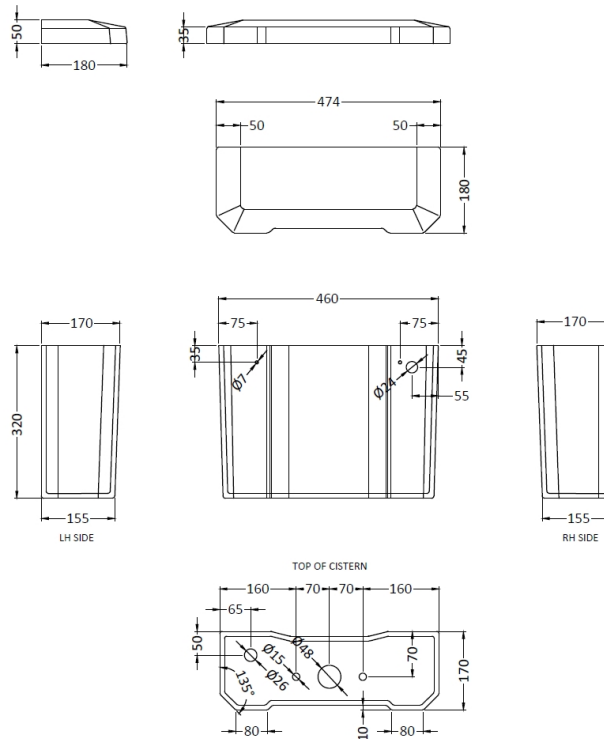

Packaging Dimensions

Height (mm):	380
Width (mm):	720
Depth (mm):	505
Gross Weight (kg):	23.1

Packaging Data

Box Colour:	
Box Qty:	
Label Size:	x
Label Colour:	
Label Qty:	

Outer Box Dimensions (If Applicable)

Height (mm):	
Width (mm):	
Depth (mm):	
Gross Weight (kg):	
Barcode:	5055275895566

Product Details

Country of Origin:	China
Fitting Instruction:	No
Certification:	CE: WRAS: N/A WRAS No: N/A
Product Material:	Vitreous China
Fixing Supplied:	No

Basins: Tap Hole: Not Applicable Chain Stay Hole: Not Applicable
 Template: Not Applicable Waste Type Req: Not Applicable
 Overflow Inc: Not Applicable Overflow Cover: Not Applicable
 Inner Bowl Depth (mm): N/A

Sales Code: NCS881B

Description: Toilet Cistern B Ceramic Lever & Fttg

Product Dimensions

Height (mm):	370
Width (mm):	474
Depth (mm):	180
Nett Weight (kg):	14.87

Packaging Dimensions

Height (mm):	370
Width (mm):	210
Depth (mm):	520
Gross Weight (kg):	17