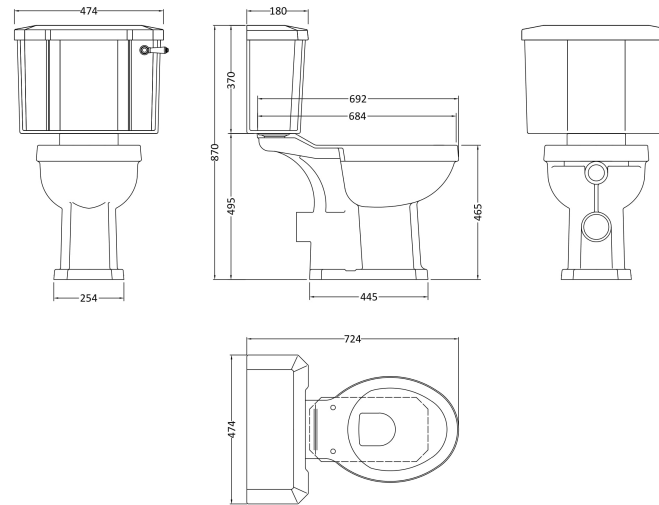

Sales Code: Ccr033

Description: Comfort Close Coupled Wc & Cistern

Packaging Details

Barcode: 5056211818618

Sales Code: NCS850

Description: Comfort Height Toilet Pan Cc Exc Seat

Product Dimensions

Height (mm):	495
Width (mm):	355
Depth (mm):	700
Nett Weight (kg):	22.5

Packaging Dimensions

Height (mm):	380
Width (mm):	720
Depth (mm):	505
Gross Weight (kg):	23.1

Packaging Data

Box Colour:	
Box Qty:	
Label Size:	x
Label Colour:	
Label Qty:	

Outer Box Dimensions (If Applicable)

Height (mm):	
Width (mm):	
Depth (mm):	
Gross Weight (kg):	
Barcode:	5055275895566

Product Details

Country of Origin:	China
Fitting Instruction:	No
Certification:	CE: WRAS: N/A WRAS No: N/A
Product Material:	Vitreous China
Fixing Supplied:	No

Sales Code: NCS881B

Description: Toilet Cistern B Ceramic Lever & Fttg

Product Dimensions

Height (mm):	370
Width (mm):	474
Depth (mm):	180
Nett Weight (kg):	14.87

Packaging Dimensions

Height (mm):	370
Width (mm):	210
Depth (mm):	520
Gross Weight (kg):	17