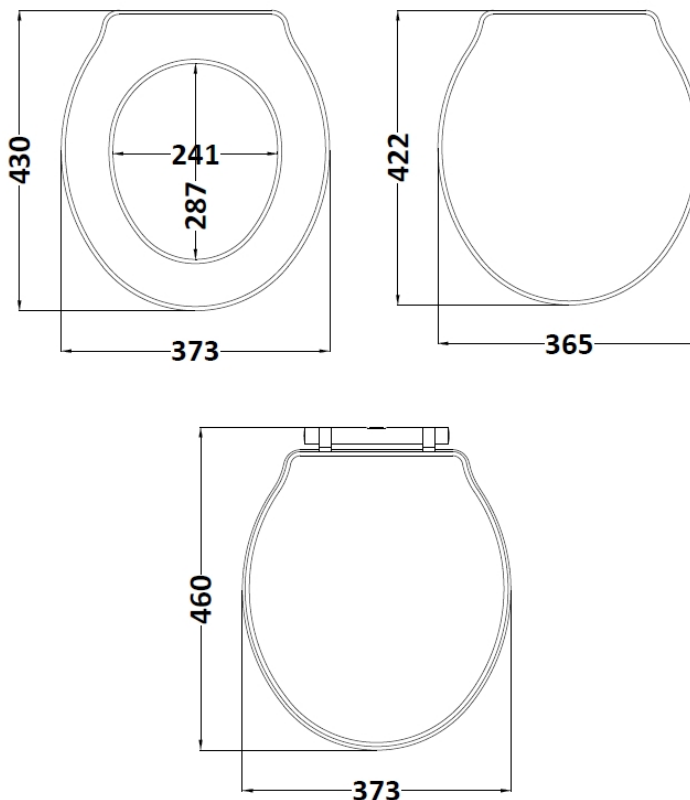

Sales Code: LOS398

Description: Chancery Toilet Seat

Product Dimensions

Length (mm):	460
Width (mm):	373
Height (mm):	60
Nett Weight (kg):	3

Packaging Dimensions

Length (mm):	480
Width (mm):	380
Height (mm):	60
Gross Weight (kg):	3.5

Packaging Data

Box Colour:	Brown Cardboard Box
Box Qty:	1
Label Size:	x
Label Colour:	White Label
Label Qty:	1

Outer Box Dimensions (If Applicable)

Length (mm):	
Width (mm):	
Height (mm):	
Gross Weight (kg):	
Barcode:	5056211818427

Product Details

Country of Origin:	Ireland
Fitting Instruction:	No
CE Certification:	Yes
Product Material:	Mdf Vinyl
Seat Type:	Round
Seat Function:	Soft Close
Hinge Centres (Min):	150
Hinge Centres (Max):	186
Hinge Material:	Zinc Alloy
Colour/Finish:	Twilight Blue
Fixing Method:	Top Fix