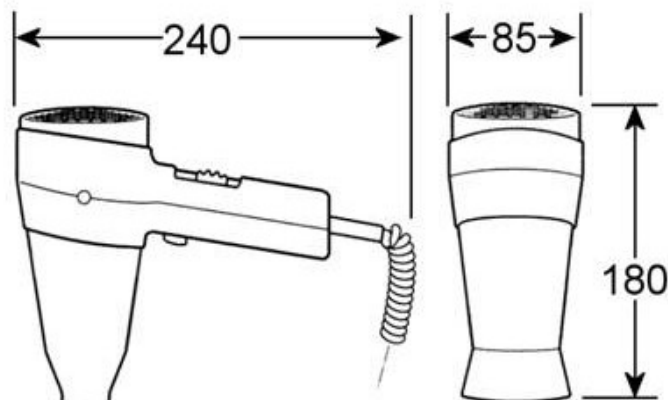

Order Code:

EPAVSB – Valera Action 1200w / black
(542.05 / black)

EPAVSB-6 – Valera Action 1600w / black
(542.06 / black)

Valera Action

Features

Safety Switch – press & hold to operate

Eco-friendly

Three air temperature settings

Two air-flow settings

Cool button

Either 1200 watts (EPAVSB) or 1600 watts (EPAVSB-6)

220 / 240v 50/60Hz

Spiral cable with fitted plug

Concentrator nozzle supplied

Packing Details

Width – 18.5 cm

Height – 23.5 cm

Depth – 9 cm

Weight - 0.64 kg

SWISS  **MADE**

The manufacturer reserve the right to change specifications without prior notice