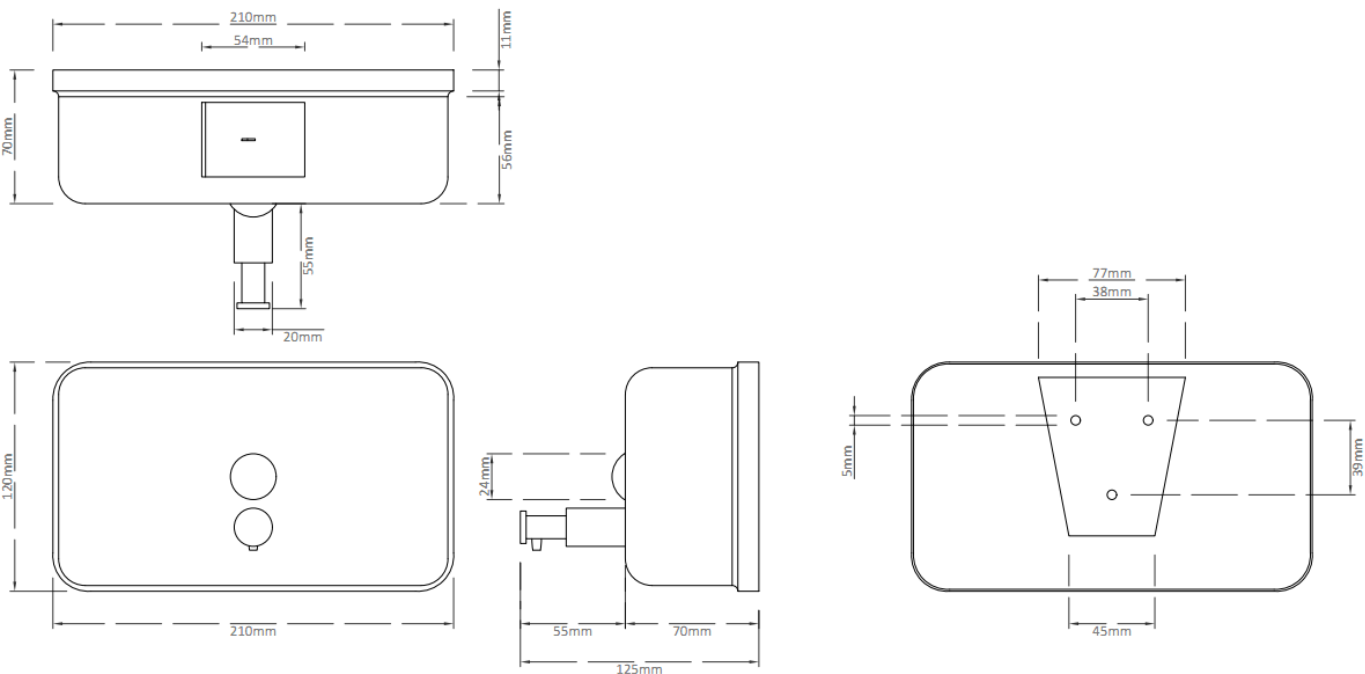

Soap Dispenser Prestige Horizontal 1200ml

PW1024

Installation Height:

100mm From Countertop

Materials: Constructed from type 304 stainless steel, exposed surfaces are in a brushed finish.

Installation: The wall bracket is fixed to the wall 193mm above countertop using fixing kit supplied. The soap dispenser is then fixed to the wall bracket and secured by grub screw inside the dispenser. The soap dispenser will sit 100mm above countertop.

Specification: Soap Dispenser Prestige Horizontal, capacity 1000ml constructed from type 304 stainless steel. Soap dispenser will dispense one shot of liquid soap equal to 1.2ml. Dispenses any dispense any commercially available soap. Not suitable for grit soap.