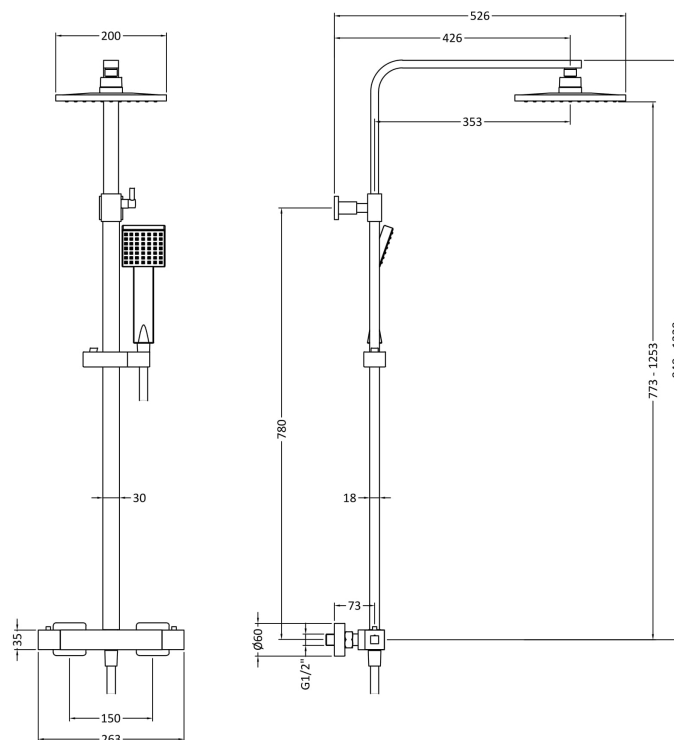

Sales Code: JTY486

Description: Square Thermostatic Bar Valve & Kit

Product Dimensions

Length (mm):	
Width (mm):	200
Height (mm):	1200
Depth (mm):	465
Nett Weight (kg):	4.9

Packaging Dimensions

Length (mm):	100
Width (mm):	415
Height (mm):	
Gross Weight (kg):	4.9

Packaging Data

Box Colour:	White Cardboard Box
Box Qty:	1
Label Size:	100 x 50
Label Colour:	White Label
Label Qty:	2

Outer Box Dimensions (If Applicable)

Length (mm):	
Width (mm):	
Height (mm):	
Depth (mm):	
Gross Weight (kg):	15
Barcode:	5056211897781

Product Details

Country of Origin:	China
Fitting Instruction:	Yes
Product Material:	Brass/ABS
Mount Type:	Wall, Surface
Outlet Elbow Supplied:	No
Easy Clean:	Yes
Head Included:	Yes
Handset Included:	Yes
Body Jets Included:	No
No of Body Jets:	Not Applicable
Operating Pressure (bar):	0.5
Valve/Cartridge Type:	1/4 Turn Ceramic Disc
Flow Rates (L/min):	0.1 bar: N/A 0.5 bar: 3 1 bar: 5 2 bar: 9 3 bar: 12
TMV2 Approved:	No Approval No: N/A
TMV3 Approved:	No Approval No: N/A
WRAS Approved:	No Approval No: N/A
Head Function:	Single
Handset Function:	Single Setting
Body Jet Info:	Not Applicable
Pipe Size:	15 mm (1/2" Bsp)
Pipe Centres:	150 mm
Colour/Finish:	Matt Black
Hose Included:	Yes
No. of Outlets:	2