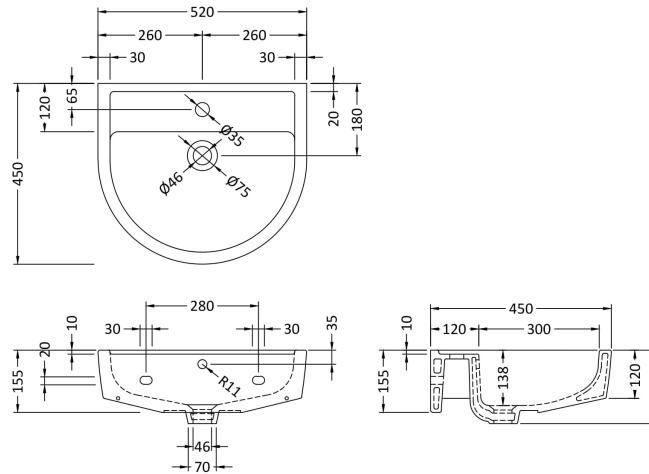

Sales Code: Cpv004

Description: Provost 520mm Basin & Semi Pedestal

Packaging Details

Barcode: 5055275896990

Sales Code: NCH404

Description: Medium 520mm Basin 1 Tap Hole

Product Dimensions

Height (mm):	183
Width (mm):	520
Depth (mm):	450
Nett Weight (kg):	15.5

Packaging Dimensions

Height (mm):	200
Width (mm):	545
Depth (mm):	460
Gross Weight (kg):	15.7

Packaging Data

Box Colour:	Brown Cardboard Box - Printed
Box Qty:	1
Label Size:	100 x 50
Label Colour:	Not Applicable
Label Qty:	0

Outer Box Dimensions (If Applicable)

Height (mm):	
Width (mm):	
Depth (mm):	
Gross Weight (kg):	
Barcode:	5055369029242

Product Details

Country of Origin:	China
Fitting Instruction:	No
Certification:	CE: Yes WRAS: N/A WRAS No: N/A
Product Material:	Vitreous China
Fixing Supplied:	No

Sales Code: NCH407

Description: Semi Pedestal

Product Dimensions

Height (mm):	295
Width (mm):	190
Depth (mm):	258
Nett Weight (kg):	7.3

Packaging Dimensions

Height (mm):	330
Width (mm):	230
Depth (mm):	300
Gross Weight (kg):	7.5