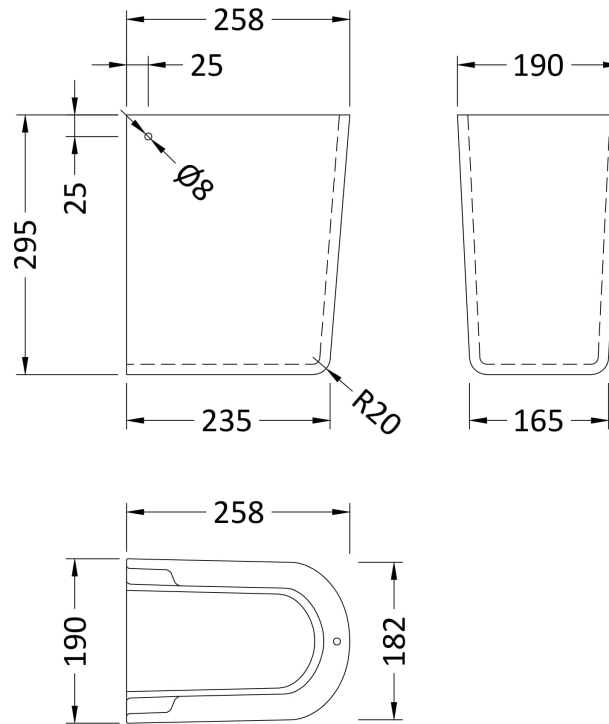

Sales Code: Cpv004

Description: Provost 520mm Basin & Semi Pedestal

Packaging Details

Barcode: 5055275896990

Sales Code: NCH404

Description: Medium 520mm Basin 1 Tap Hole

Product Dimensions

Height (mm):	183
Width (mm):	520
Depth (mm):	450
Nett Weight (kg):	15.5

Packaging Dimensions

Height (mm):	200
Width (mm):	545
Depth (mm):	460
Gross Weight (kg):	15.7

Packaging Data

Box Colour:	Brown Cardboard Box - Printed
Box Qty:	1
Label Size:	100 x 50
Label Colour:	Not Applicable
Label Qty:	0

Outer Box Dimensions (If Applicable)

Height (mm):	
Width (mm):	
Depth (mm):	
Gross Weight (kg):	
Barcode:	5055369029242

Product Details

Country of Origin:	China
Fitting Instruction:	No
Certification:	CE: Yes WRAS: N/A WRAS No: N/A
Product Material:	Vitreous China
Fixing Supplied:	No

Sales Code: NCH407

Description: Semi Pedestal

Product Dimensions

Height (mm):	295
Width (mm):	190
Depth (mm):	258
Nett Weight (kg):	7.3

Packaging Dimensions

Height (mm):	330
Width (mm):	230
Depth (mm):	300
Gross Weight (kg):	7.5