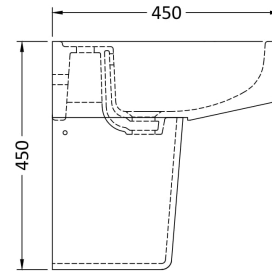

Sales Code: Cpv004

Description: Provost 520mm Basin & Semi Pedestal

Packaging Details

Barcode: 5055275896990

Sales Code: NCH404

Description: Medium 520mm Basin 1 Tap Hole

Product Dimensions

Height (mm):	183
Width (mm):	520
Depth (mm):	450
Nett Weight (kg):	15.5

Packaging Dimensions

Height (mm):	200
Width (mm):	545
Depth (mm):	460
Gross Weight (kg):	15.7

Packaging Data

Box Colour:	Brown Cardboard Box - Printed
Box Qty:	1
Label Size:	100 x 50
Label Colour:	Not Applicable
Label Qty:	0

Outer Box Dimensions (If Applicable)

Height (mm):	
Width (mm):	
Depth (mm):	
Gross Weight (kg):	
Barcode:	5055369029242

Product Details

Country of Origin:	China
Fitting Instruction:	No
Certification:	CE: Yes WRAS: N/A WRAS No: N/A
Product Material:	Vitreous China
Fixing Supplied:	No

Sales Code: NCH407

Description: Semi Pedestal

Product Dimensions

Height (mm):	295
Width (mm):	190
Depth (mm):	258
Nett Weight (kg):	7.3

Packaging Dimensions

Height (mm):	330
Width (mm):	230
Depth (mm):	300
Gross Weight (kg):	7.5