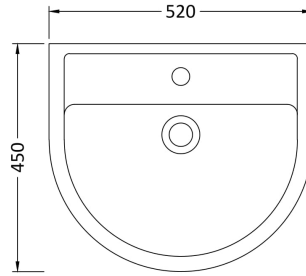

Sales Code: Cpv004

Description: Provost 520mm Basin & Semi Pedestal

Packaging Details

Barcode: 5055275896990

Sales Code: NCH404

Description: Medium 520mm Basin 1 Tap Hole

Product Dimensions

Height (mm):	183
Width (mm):	520
Depth (mm):	450
Nett Weight (kg):	15.5

Packaging Dimensions

Height (mm):	200
Width (mm):	545
Depth (mm):	460
Gross Weight (kg):	15.7

Packaging Data

Box Colour:	Brown Cardboard Box - Printed
Box Qty:	1
Label Size:	100 x 50
Label Colour:	Not Applicable
Label Qty:	0

Outer Box Dimensions (If Applicable)

Height (mm):	
Width (mm):	
Depth (mm):	
Gross Weight (kg):	
Barcode:	5055369029242

Product Details

Country of Origin:	China
Fitting Instruction:	No
Certification:	CE: Yes WRAS: N/A WRAS No: N/A
Product Material:	Vitreous China
Fixing Supplied:	No

Sales Code: NCH407

Description: Semi Pedestal

Product Dimensions

Height (mm):	295
Width (mm):	190
Depth (mm):	258
Nett Weight (kg):	7.3

Packaging Dimensions

Height (mm):	330
Width (mm):	230
Depth (mm):	300
Gross Weight (kg):	7.5