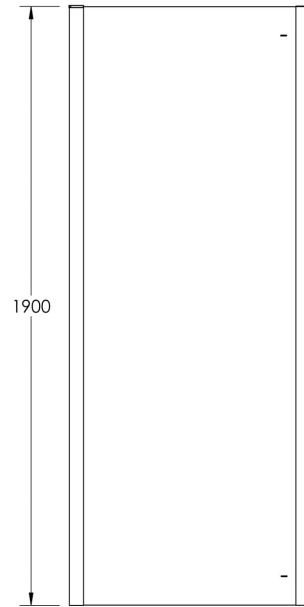

Sales Code: M80EP-E8

Description: 800 Side Panel 8mm

Code	Description	Adjustment (mm)	
M70EP-E8	700 Side Panel	665	690
M76EP-E8	760 Side Panel	725	750
M80EP-E8	800 Side Panel	765	790
M90EP-E8	900 Side Panel	865	890
M10EP-E8	1000 Side Panel	965	990

Product Dimensions

Height (mm):	1900
Width (mm):	790
Depth (mm):	31
Nett Weight (kg):	31.4

Packaging Dimensions

Height (mm):	1960
Width (mm):	810
Length (mm):	95
Gross Weight (kg):	31.4

Packaging Data

Box Colour:	Brown Cardboard Box - Printed
Box Qty:	1
Label Size:	100 x 50
Label Colour:	Not Applicable
Label Qty:	0

Outer Box Dimensions (If Applicable)

Height (mm):	
Width (mm):	
Depth (mm):	
Length (mm):	
Gross Weight (kg):	
Barcode:	5055369080663

Product Details

Country of Origin:	China
Fitting Instruction:	No
CE Approval:	Yes
Profile Material:	Aluminium
Profile Finish:	Polished Chrome
Adjustments (mm):	765mm -790mm
Entry Width (mm):	N/A
Swing In Dim (mm):	N/A
Swing Out Dim (mm):	N/A
Radius (mm):	Not Applicable
Glass Thickness (mm):	8
Easy Fit:	No
Easy Clean:	Yes
Handle Style:	Not Applicable
Handle Material:	Not Applicable
Enclosure Design:	Semi-Frameless
Wheel Type:	Not Applicable
Support Bar Included:	Support Bar Not Included
Extras:	Screw Cover Strip