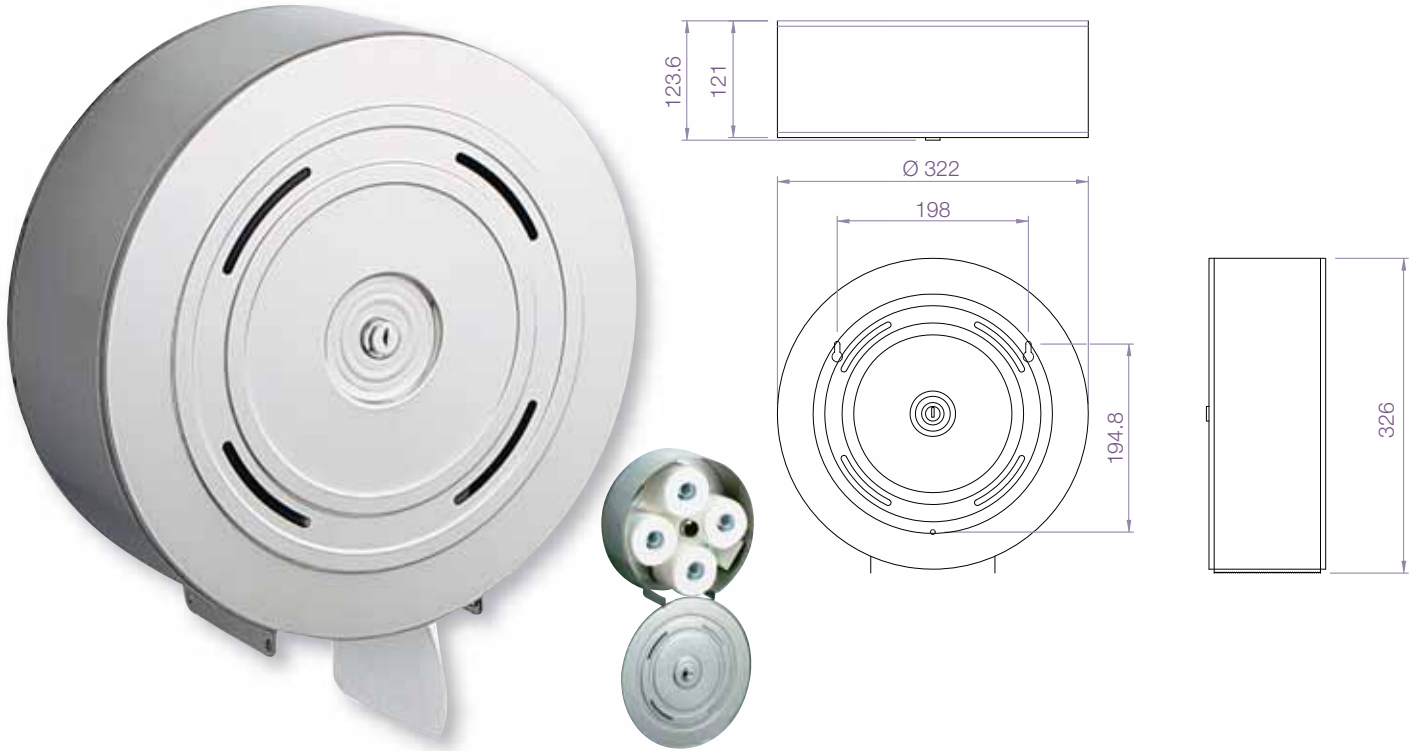

Toilet Tissue Dispensers

Panel Mounted

BC 936M Dolphin Stainless Steel Four Roll Toilet Roll Dispenser

- Quality stainless steel construction
- Lockable
- Dispenses 4 x toilet rolls
- Only 1 roll is accessible at a time
- Eliminates toilet roll theft

Product Data

- Diameter 322 mm
- Projection 123.6 mm
- Capacity 4 standard rolls
- Finish satin stainless steel