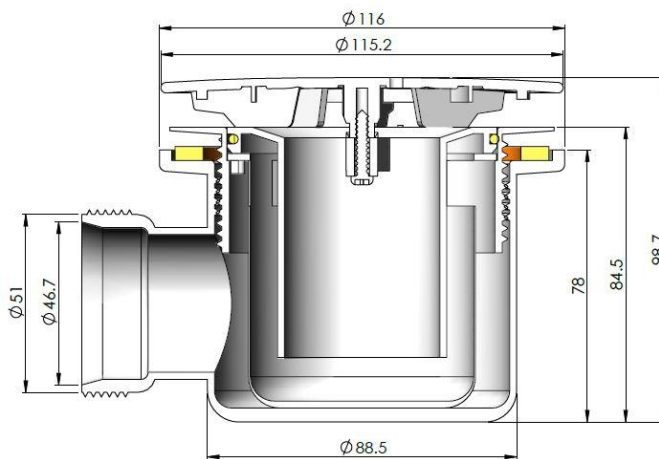

Sales Code: STW002

Description: Mega Flow Shower Waste With Knuckle Blk

Product Dimensions

Length (mm):	
Width (mm):	115
Height (mm):	78
Depth (mm):	780
Nett Weight (kg):	0.41

Packaging Dimensions

Height (mm):	170
Width (mm):	135
Depth (mm):	100
Gross Weight (kg):	0.41

Packaging Data

Box Colour:	White Cardboard Box
Box Qty:	1
Label Size:	100 x 50
Label Colour:	White Label
Label Qty:	2

Outer Box Dimensions (If Applicable)

Height (mm):	560
Width (mm):	360
Length (mm):	
Depth (mm):	
Gross Weight (kg):	14
Barcode:	5056211884576

Product Details

Country of Origin:	China
Fitting Instruction:	No
CE Certification:	N/A
Product Material:	Pp
Heating Element Wattage:	Not Applicable
Colour/Finish:	Black
Product Diameter:	115mm
Connection Size:	1 1/2"