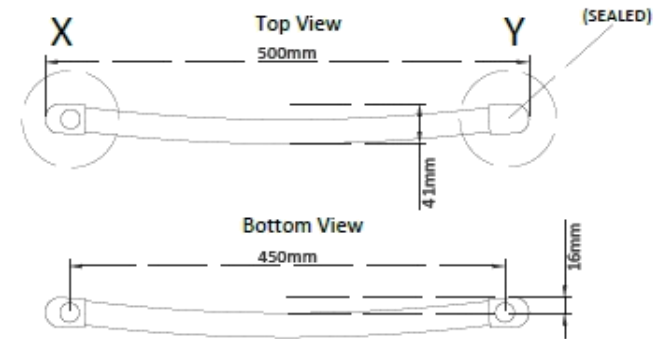

Prestige Radiators Ltd - Unit 2, North Point Business Park, Eggborough, North Yorks, DN14
0JT - 0800 083 0373 - www.cnmonline.co.uk - www.prestigewashrooms.co.uk

Tolerance (mm)	Tubes	Finish	Height (mm)	Width (mm)	Pipe Centres (mm)	Watts	BTU's
±2	15	Chrome	700	300	250	165	561
±2	15	Chrome	700	400	350	210	716
±2	15	Chrome	700	450	400	233	794
±2	15	Chrome	700	500	450	256	872
±2	15	Chrome	700	600	550	301	1027

Product	Code	EAN
700 x 300 Chrome Curved	PP700X300CC	
700 x 400 Chrome Curved	PP700X400CC	
700 x 450 Chrome Curved	PP700X450CC	
700 x 500 Chrome Curved	PP700X500CC	
700 x 600 Chrome Curved	PP700X600CC	