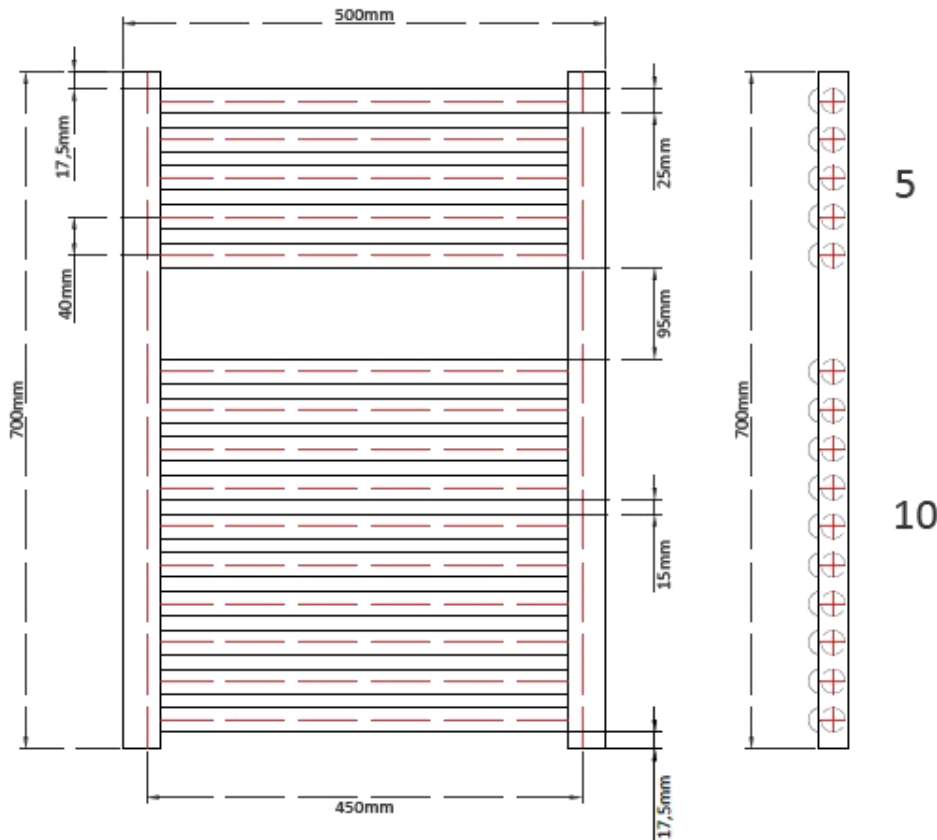

Prestige Radiators Ltd - Unit 2, North Point Business Park, Eggborough, North Yorks, DN14
0JT - 0800 083 0373 - www.cnmonline.co.uk - www.prestigewashrooms.co.uk

Tolerance (mm)	Tubes	Finish	Height (mm)	Width (mm)	Pipe Centres (mm)	Watts	BTU's
±2	15	Chrome	700	300	250	165	561
±2	15	Chrome	700	400	350	210	716
±2	15	Chrome	700	450	400	233	794
±2	15	Chrome	700	500	450	256	872
±2	15	Chrome	700	600	550	301	1027

Product	Code	EAN
700 x 300 Chrome Curved	PP700X300CC	
700 x 400 Chrome Curved	PP700X400CC	
700 x 450 Chrome Curved	PP700X450CC	
700 x 500 Chrome Curved	PP700X500CC	
700 x 600 Chrome Curved	PP700X600CC	