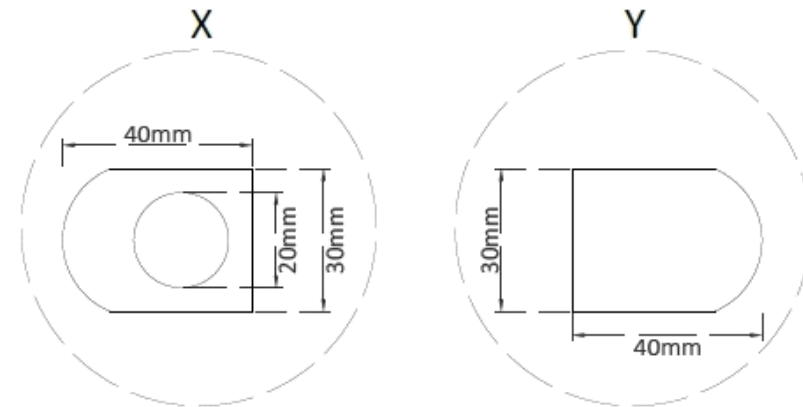

Prestige Radiators Ltd - Unit 2, North Point Business Park, Eggborough, North Yorks, DN14
0JT - 0800 083 0373 - www.cnmonline.co.uk - www.prestigewashrooms.co.uk

Tolerance (mm)	Tubes	Finish	Height (mm)	Width (mm)	Pipe Centres (mm)	Watts	BTU's
±2	15	Chrome	700	300	250	165	561
±2	15	Chrome	700	400	350	210	716
±2	15	Chrome	700	450	400	233	794
±2	15	Chrome	700	500	450	256	872
±2	15	Chrome	700	600	550	301	1027

Product	Code	EAN
700 x 300 Chrome Curved	PP700X300CC	
700 x 400 Chrome Curved	PP700X400CC	
700 x 450 Chrome Curved	PP700X450CC	
700 x 500 Chrome Curved	PP700X500CC	
700 x 600 Chrome Curved	PP700X600CC	