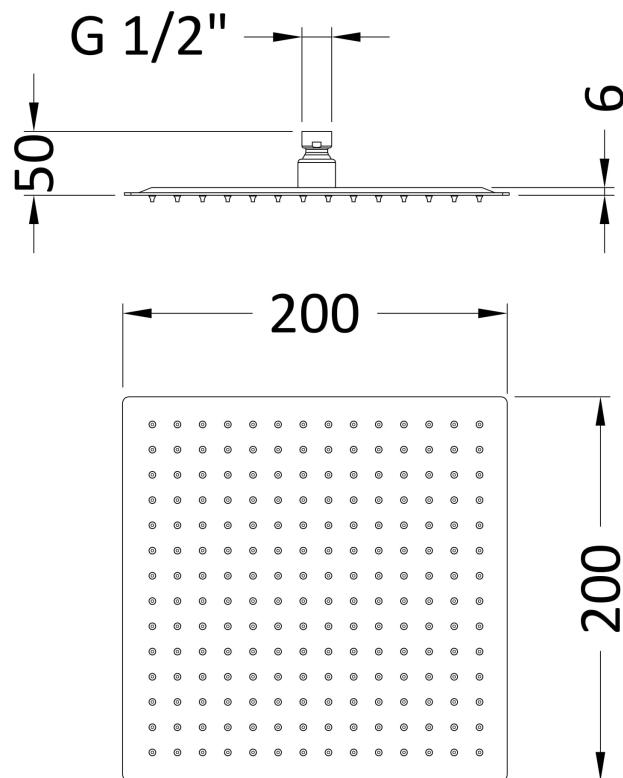

Sales Code: A4088

Description: Square Fixed Head 200mm Diameter

**Product Dimensions**

Length (mm):	
Width (mm):	200
Height (mm):	50
Depth (mm):	200
Nett Weight (kg):	1.07

**Packaging Dimensions**

Length (mm):	210
Width (mm):	100
Height (mm):	
Gross Weight (kg):	1.07

**Packaging Data**

Box Colour:	White Cardboard Box
Box Qty:	1
Label Size:	100 x 50
Label Colour:	White Label
Label Qty:	2

**Outer Box Dimensions (If Applicable)**

Length (mm):	
Width (mm):	435
Height (mm):	155
Depth (mm):	440
Gross Weight (kg):	11
Barcode:	5056462620473

**Product Details**

Country of Origin:	China
Fitting Instruction:	No
Product Material:	Stainless Steel
Mount Type:	Wall, Surface
Outlet Elbow Supplied:	No
Easy Clean:	Yes
Head Included:	Yes
Handset Included:	No
Body Jets Included:	Not Applicable
No of Body Jets:	Not Applicable
Operating Pressure (bar):	0.5
Valve/Cartridge Type:	Not Applicable
Flow Rates (L/min):	0.1 bar: N/A 0.5 bar: N/A 1 bar: N/A 2 bar: N/A 3 bar: N/A
TMV2 Approved:	No Approval No: N/A
TMV3 Approved:	No Approval No: N/A
WRAS Approved:	No Approval No: N/A
Head Function:	Single
Handset Function:	Not Applicable
Body Jet Info:	Not Applicable
Pipe Size:	Not Applicable
Pipe Centres:	N/A
Colour/Finish:	Matt Black
Hose Included:	Not Applicable
No. of Outlets:	N/A