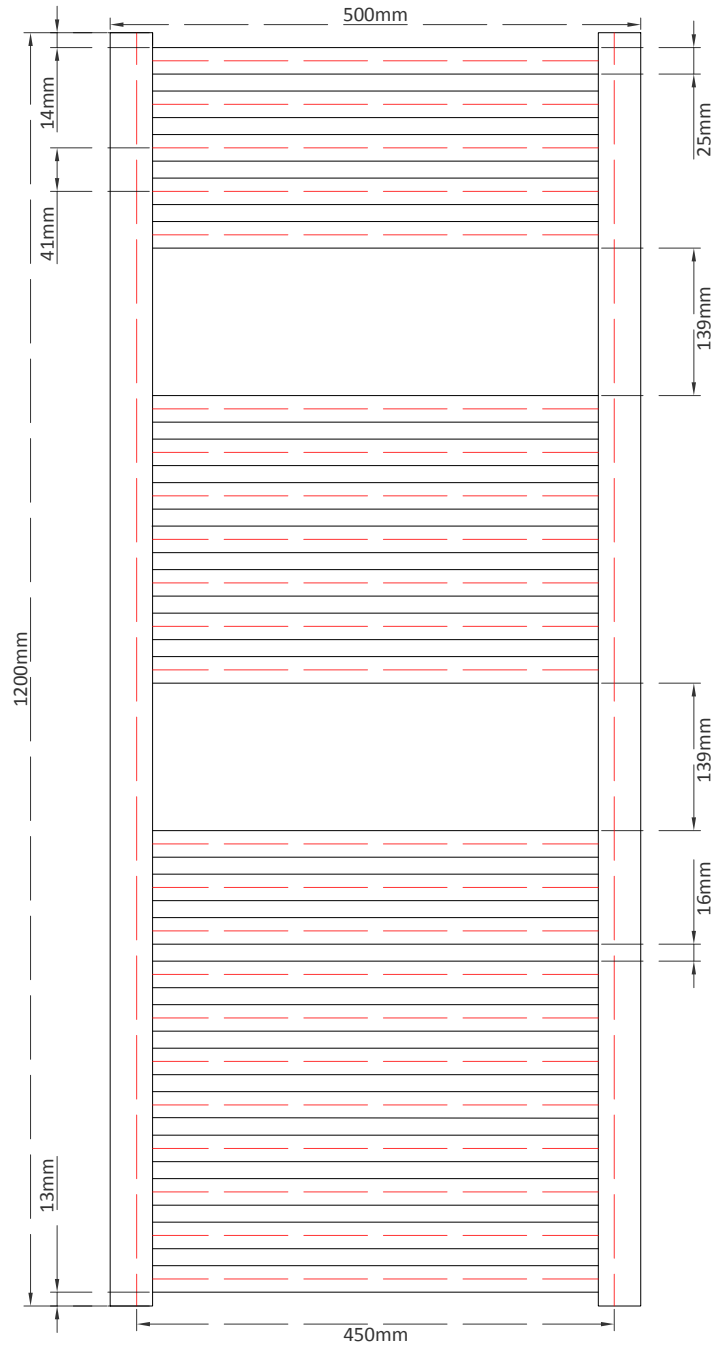

1200 Chrome Straight

Proprietary and Confidential

The information contained in this drawing is the sole property of Prestige Radiators Ltd.
Any reproduction in part or as a whole without the written permission of Prestige Radiators Ltd is prohibited.

Prestige Radiators Ltd - Unit 2, North Point Business Park, Eggborough, North Yorks, DN14
0JT - 0800 083 0373 - www.cnmonline.co.uk - www.prestigewashrooms.co.uk

11