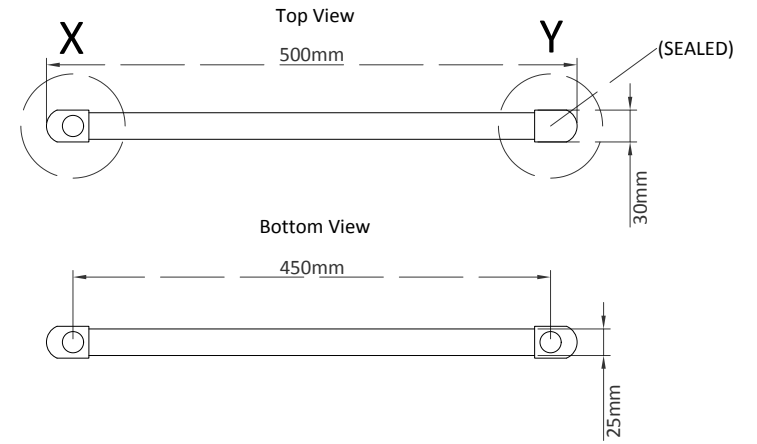

1200 Chrome Straight

Proprietary and Confidential

The information contained in this drawing is the sole property of Prestige Radiators Ltd.
Any reproduction in part or as a whole without the written permission of Prestige Radiators Ltd is prohibited.

Prestige Radiators Ltd - Unit 2, North Point Business Park, Eggborough, North Yorks, DN14
0JT - 0800 083 0373 - www.cnmonline.co.uk - www.prestigewashrooms.co.uk

11