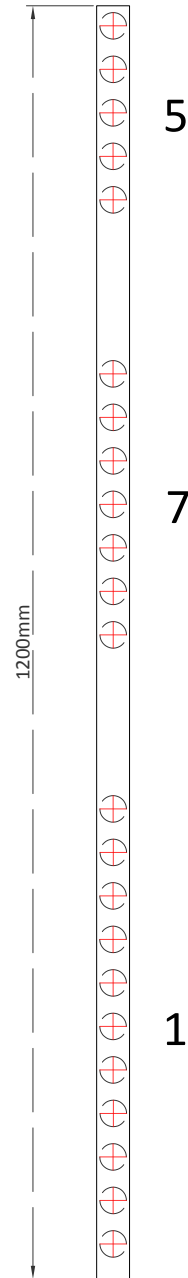

1200 Chrome Straight

Proprietary and Confidential

The information contained in this drawing is the sole property of Prestige Radiators Ltd.
Any reproduction in part or as a whole without the written permission of Prestige Radiators Ltd is prohibited.

Prestige Radiators Ltd - Unit 2, North Point Business Park, Eggborough, North Yorks, DN14
0JT - 0800 083 0373 - www.cnmonline.co.uk - www.prestigewashrooms.co.uk

11