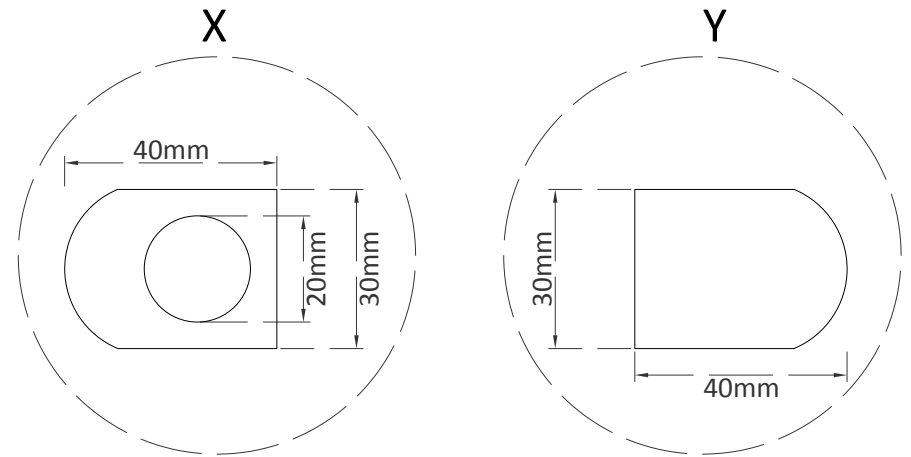

1200 Chrome Straight

Proprietary and Confidential

The information contained in this drawing is the sole property of Prestige Radiators Ltd.
Any reproduction in part or as a whole without the written permission of Prestige Radiators Ltd is prohibited.

Prestige Radiators Ltd - Unit 2, North Point Business Park, Eggborough, North Yorks, DN14
0JT - 0800 083 0373 - www.cnmonline.co.uk - www.prestigewashrooms.co.uk

11