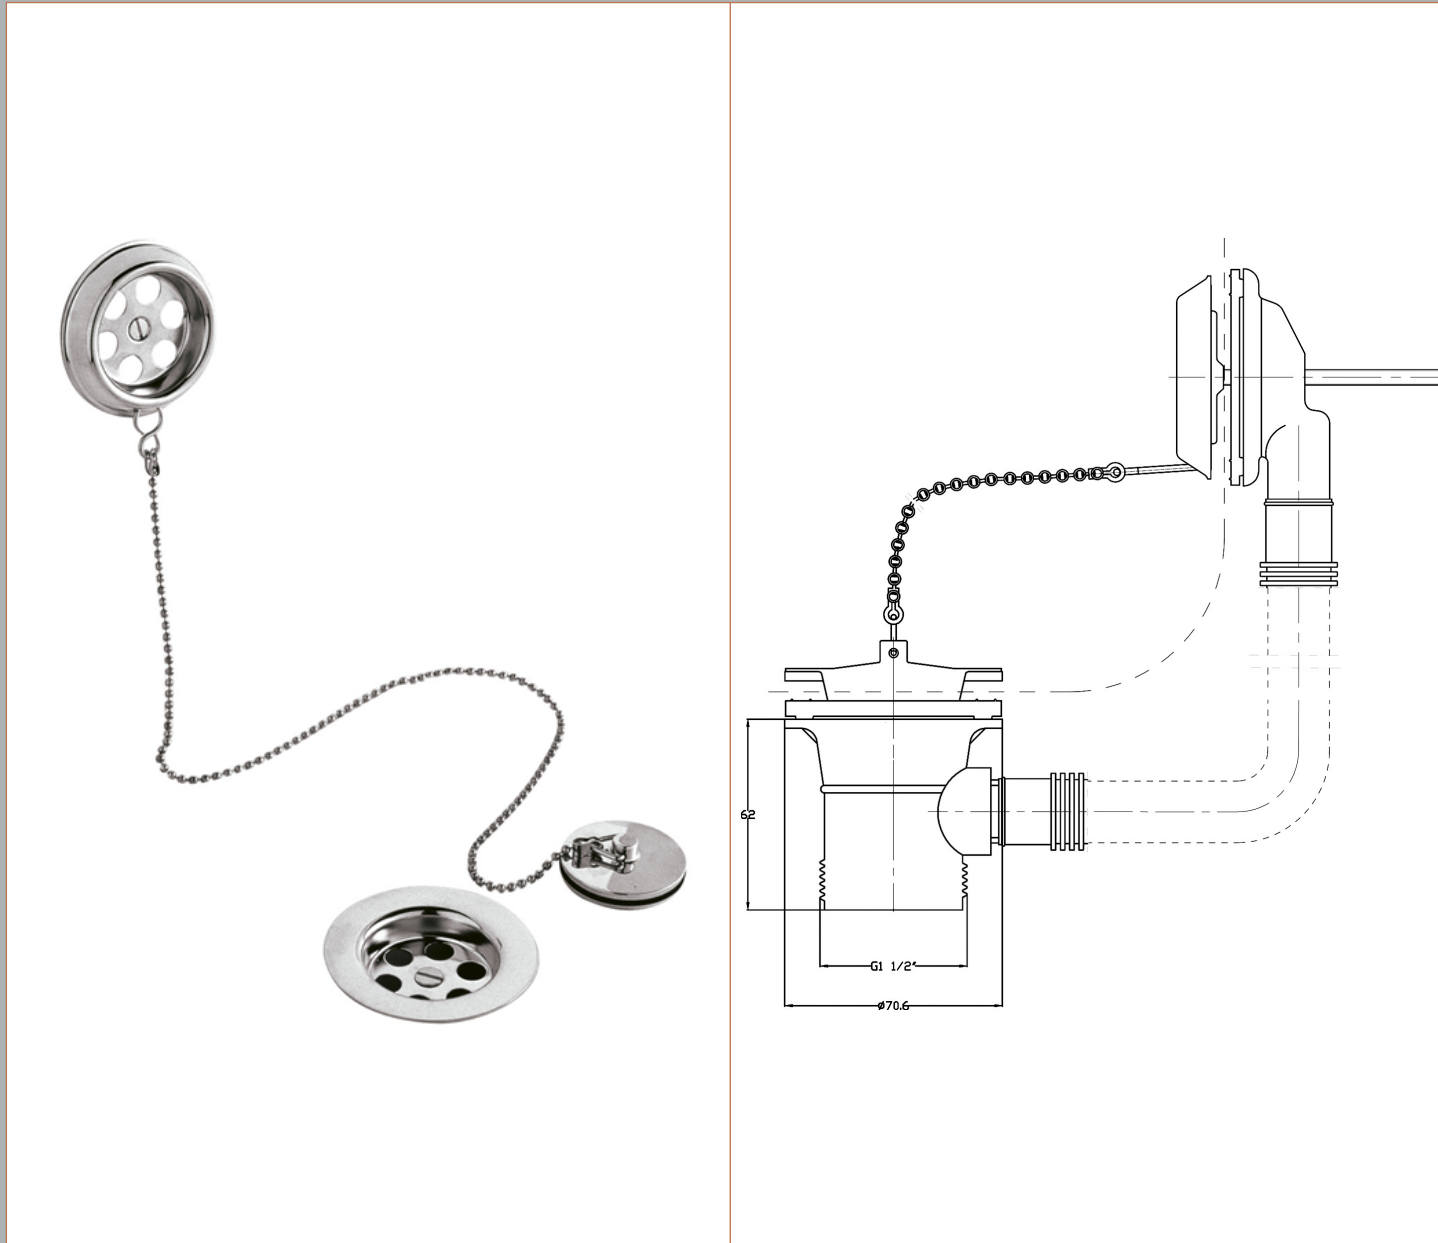

Sales Code: E347

Description: Retainer Bath Waste Brass & Ball Chain

Product Dimensions

Length (mm):	
Width (mm):	70
Height (mm):	70
Depth (mm):	62
Nett Weight (kg):	0.26

Packaging Dimensions

Height (mm):	120
Width (mm):	80
Depth (mm):	155
Gross Weight (kg):	0.28

Packaging Data

Box Colour:	White Cardboard Box
Box Qty:	1
Label Size:	100 x 50
Label Colour:	White Label
Label Qty:	2

Outer Box Dimensions (If Applicable)

Height (mm):	
Width (mm):	
Length (mm):	
Depth (mm):	
Gross Weight (kg):	8
Barcode:	5055146100355

Product Details

Country of Origin:	China
Fitting Instruction:	No
CE & UKCA:	N/A
Product Material:	Brass
Heating Element Wattage:	Not Applicable
Colour/Finish:	Chrome
Product Diameter:	70mm
Connection Size:	11/2"