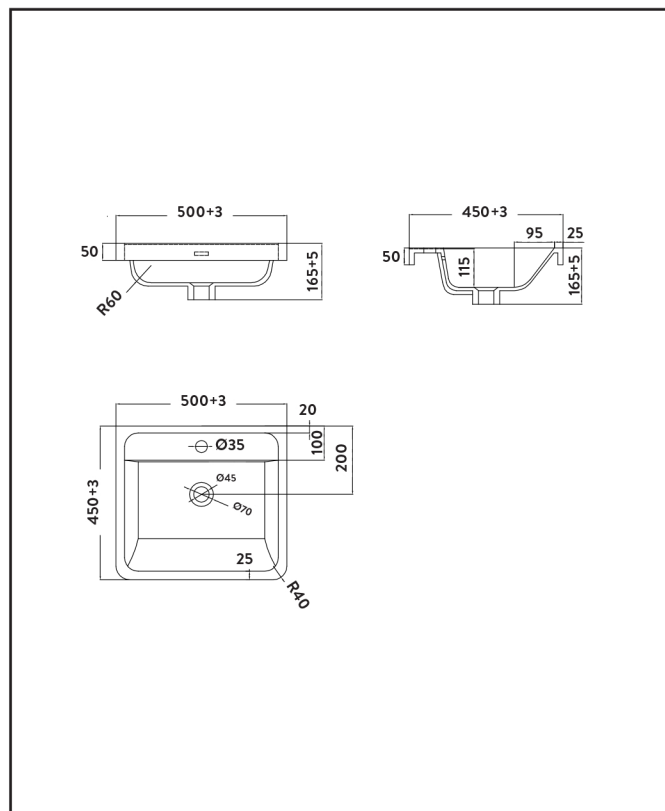

### Product Measurements

Product Weight:	10kg
Product Width:	450mm
Product Height:	150mm
Product Depth:	115mm
Product Length:	500mm

### Primary Packed Measurements

Packaged Weight:	11.5kg
Packaged Length:	530mm
Packaged Width:	170mm
Packaged Height:	500mm

### Basin Attributes

Basin Type:	Furniture Mounted
Number of Tap Holes:	1
Compatible Tap Codes:	All Mono Mixers
Overflow:	Built in
Recommended Waste Type:	Slotted
Inner Bowl Width:	
Inner Bowl Length:	
Inner Bowl Depth:	
Compatible Waste Part Code:	WASTE94 / WASTE88 WASTE92 / WASTE93 WASTE100 / BLACK094 BLACK098

### Compliance DOP

HBD0C062 / HBD0C063

**Dimensions**  
(measurements in mm)

**CNM Online**

**T:** 01977 663331 **E:** cnmservice@cnmonline.co.uk

Unit 2, North Point Business Park, Selby Road, Eggborough, North Yorkshire, DN14 0JT