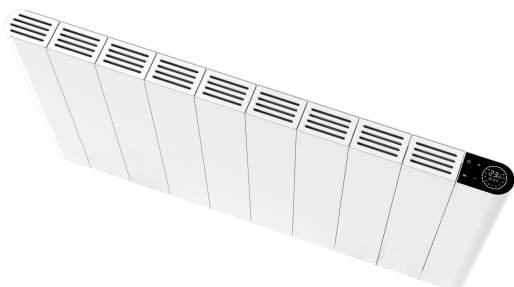

# ELECTRIC PANEL RADIATOR

## Maia Horizontal

## Product Description

The Maia Horizontal Radiator in White provides a modern and efficient heating solution. Available in 1000W, 1500W, and 2000W, it offers 7-day and 24-hour programming for flexible temperature control. With built-in Wi-Fi, you can remotely adjust the temperature and monitor the radiator via a smartphone app.

## Technical Data

- \* Voltage: 220V-240V, 50Hz
- \* Wattage: 1000/1500/2000W
- \* Temperature setting: 7-30°C
- \* Material: Aluminum
- \* Heating element: X shaped aluminum
- \* IP Rating: IPX0
- \* Appliance class: Class I
- \* Color: White
- \* Power cable length: 1.5m
- \* Can be wall-mounted or free-standing