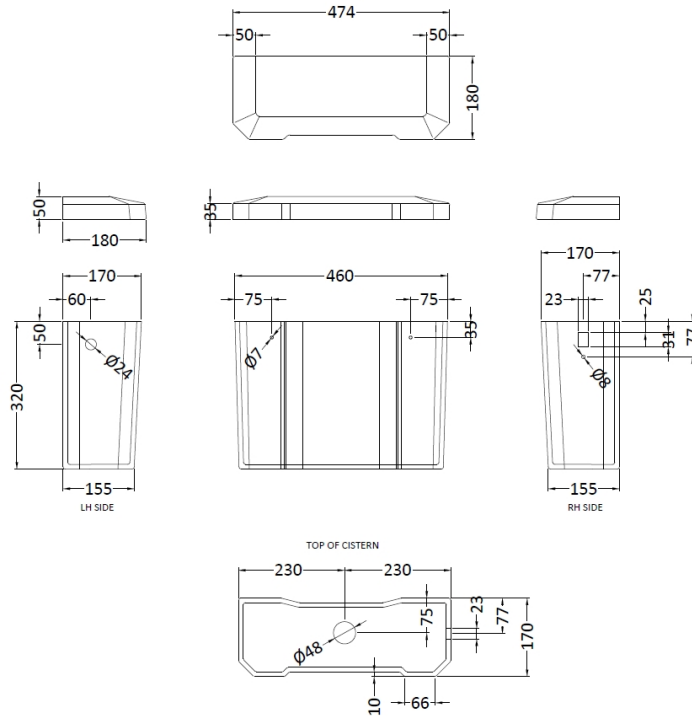

Packaging Dimensions

Height (mm):	500
Width (mm):	380
Depth (mm):	515
Gross Weight (kg):	19.6

Packaging Data

Box Colour:	
Box Qty:	
Label Size:	x
Label Colour:	
Label Qty:	

Outer Box Dimensions (If Applicable)

Height (mm):	
Width (mm):	
Depth (mm):	
Gross Weight (kg):	
Barcode:	5055275895573

Product Details

Country of Origin:	China
Fitting Instruction:	No
Certification:	CE: WRAS: N/A WRAS No: N/A
Product Material:	Vitreous China
Fixing Supplied:	No

Sales Code: NCS872B

Description: High Level Cistern B (Inc' Fittings)

Product Dimensions

Height (mm):	370
Width (mm):	474
Depth (mm):	180
Nett Weight (kg):	14.5

Packaging Dimensions

Height (mm):	316
Width (mm):	168
Depth (mm):	455
Gross Weight (kg):	15.9

Sales Code: FA313

Description: High Level Flush Pipe Pack

Product Dimensions

Length (mm):	
Width (mm):	80
Height (mm):	1683
Depth (mm):	205
Nett Weight (kg):	3.07

Packaging Dimensions

Height (mm):	1435
Width (mm):	185
Depth (mm):	100
Gross Weight (kg):	3.78