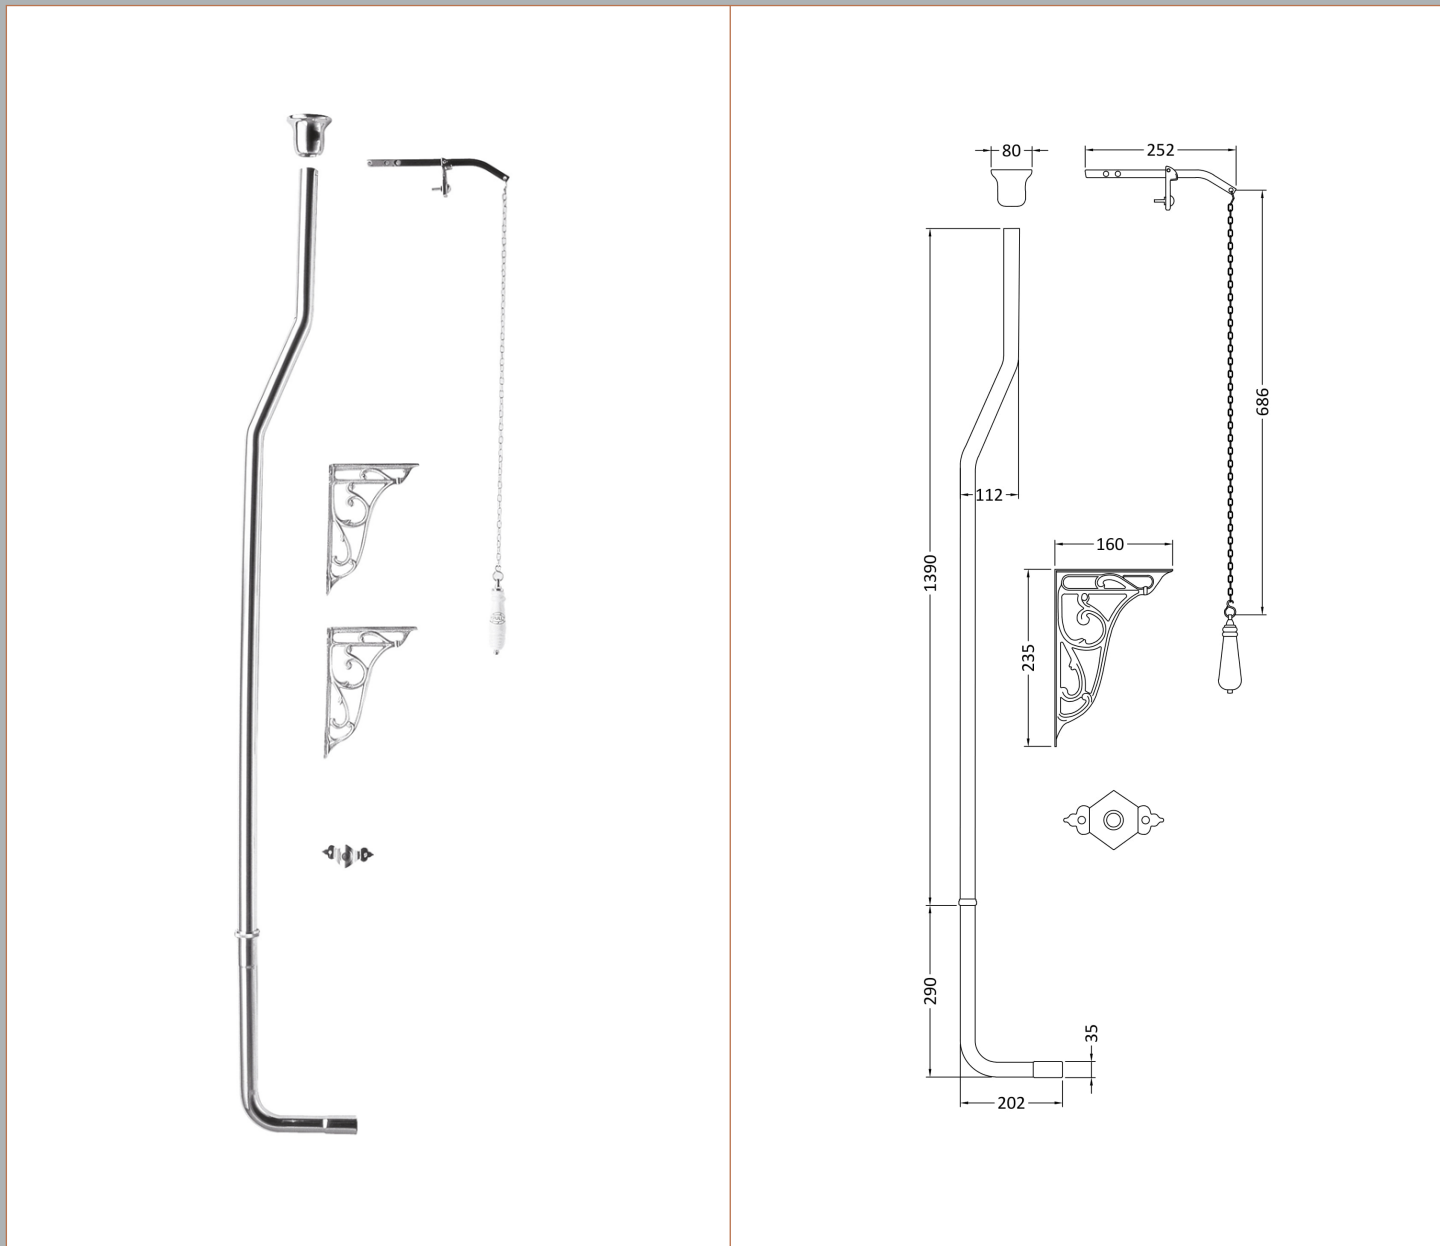

Sales Code: Ccr035

Description: Comfort High Level Wc & Flush Pipe

Packaging Details

Barcode: 5056211818632

Sales Code: NCS860

Description: Comfort Height High/Low Pan Exc Seat

Product Dimensions

Height (mm):	466
Width (mm):	370
Depth (mm):	515
Nett Weight (kg):	19

Sales Code: NCS872B

Description: High Level Cistern B (Inc' Fittings)

Product Dimensions

Height (mm):	370
Width (mm):	474
Depth (mm):	180
Nett Weight (kg):	14.5

Packaging Dimensions

Height (mm):	316
Width (mm):	168
Depth (mm):	455
Gross Weight (kg):	15.9

Product Details

Country of Origin:	China
Fitting Instruction:	No
Certification:	CE: Yes WRAS: Yes WRAS No: N/A
Product Material:	Vitreous China
Fixing Supplied:	No

Pans/Bidets: Trap Style: Not Applicable Includes Seat: Not Applicable

Sales Code: FA313

Description: High Level Flush Pipe Pack

Product Dimensions

Length (mm):	
Width (mm):	80
Height (mm):	1683
Depth (mm):	205
Nett Weight (kg):	3.07

Packaging Dimensions

Height (mm):	1435
Width (mm):	185
Depth (mm):	100
Gross Weight (kg):	3.78