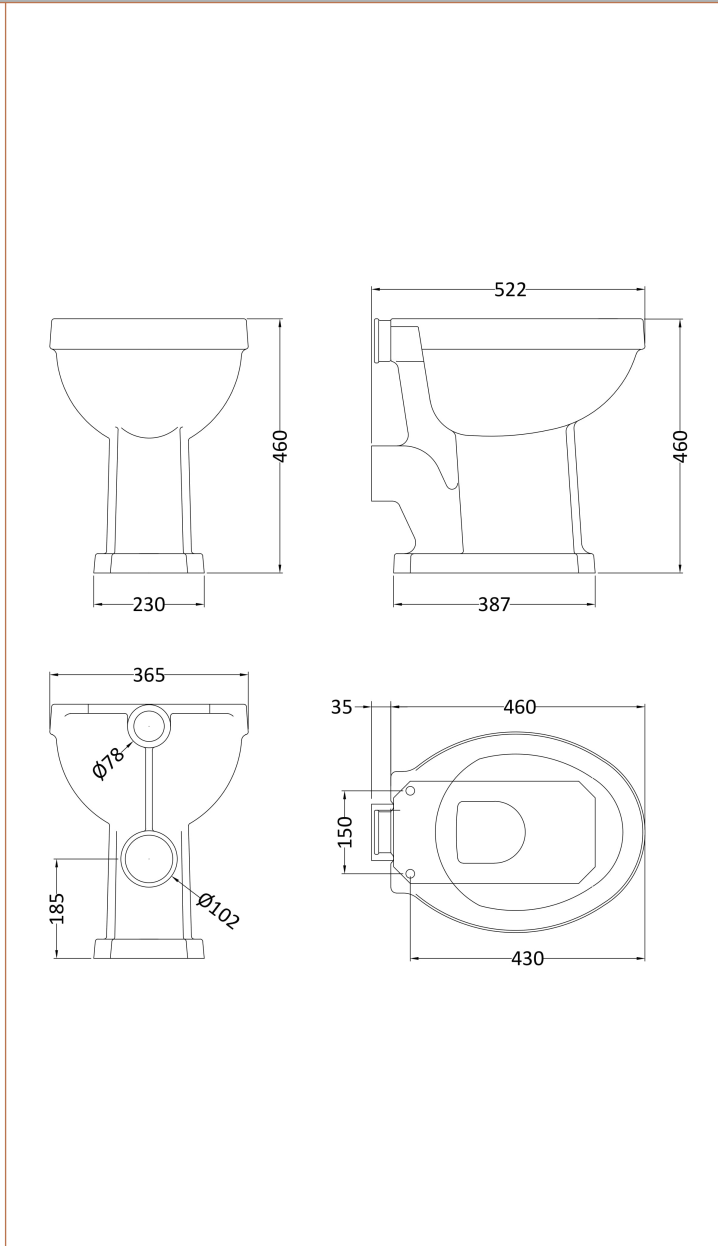

Sales Code: Ccr035

Description: Comfort High Level Wc & Flush Pipe

Packaging Details

Barcode: 5056211818632

Sales Code: NCS860

Description: Comfort Height High/Low Pan Exc Seat

Product Dimensions

Height (mm):	466
Width (mm):	370
Depth (mm):	515
Nett Weight (kg):	19

Packaging Dimensions

Height (mm):	500
Width (mm):	380
Depth (mm):	515
Gross Weight (kg):	19.6

Packaging Data

Box Colour:	
Box Qty:	
Label Size:	x
Label Colour:	
Label Qty:	

Outer Box Dimensions (If Applicable)

Height (mm):	
Width (mm):	
Depth (mm):	
Gross Weight (kg):	
Barcode:	5055275895573

Product Details

Country of Origin:	China
Fitting Instruction:	No
Certification:	CE: WRAS: N/A WRAS No: N/A
Product Material:	Vitreous China
Fixing Supplied:	No

Sales Code: NCS872B

Description: High Level Cistern B (Inc' Fittings)

Product Dimensions

Height (mm):	370
Width (mm):	474
Depth (mm):	180
Nett Weight (kg):	14.5

Packaging Dimensions

Height (mm):	316
Width (mm):	168
Depth (mm):	455
Gross Weight (kg):	15.9