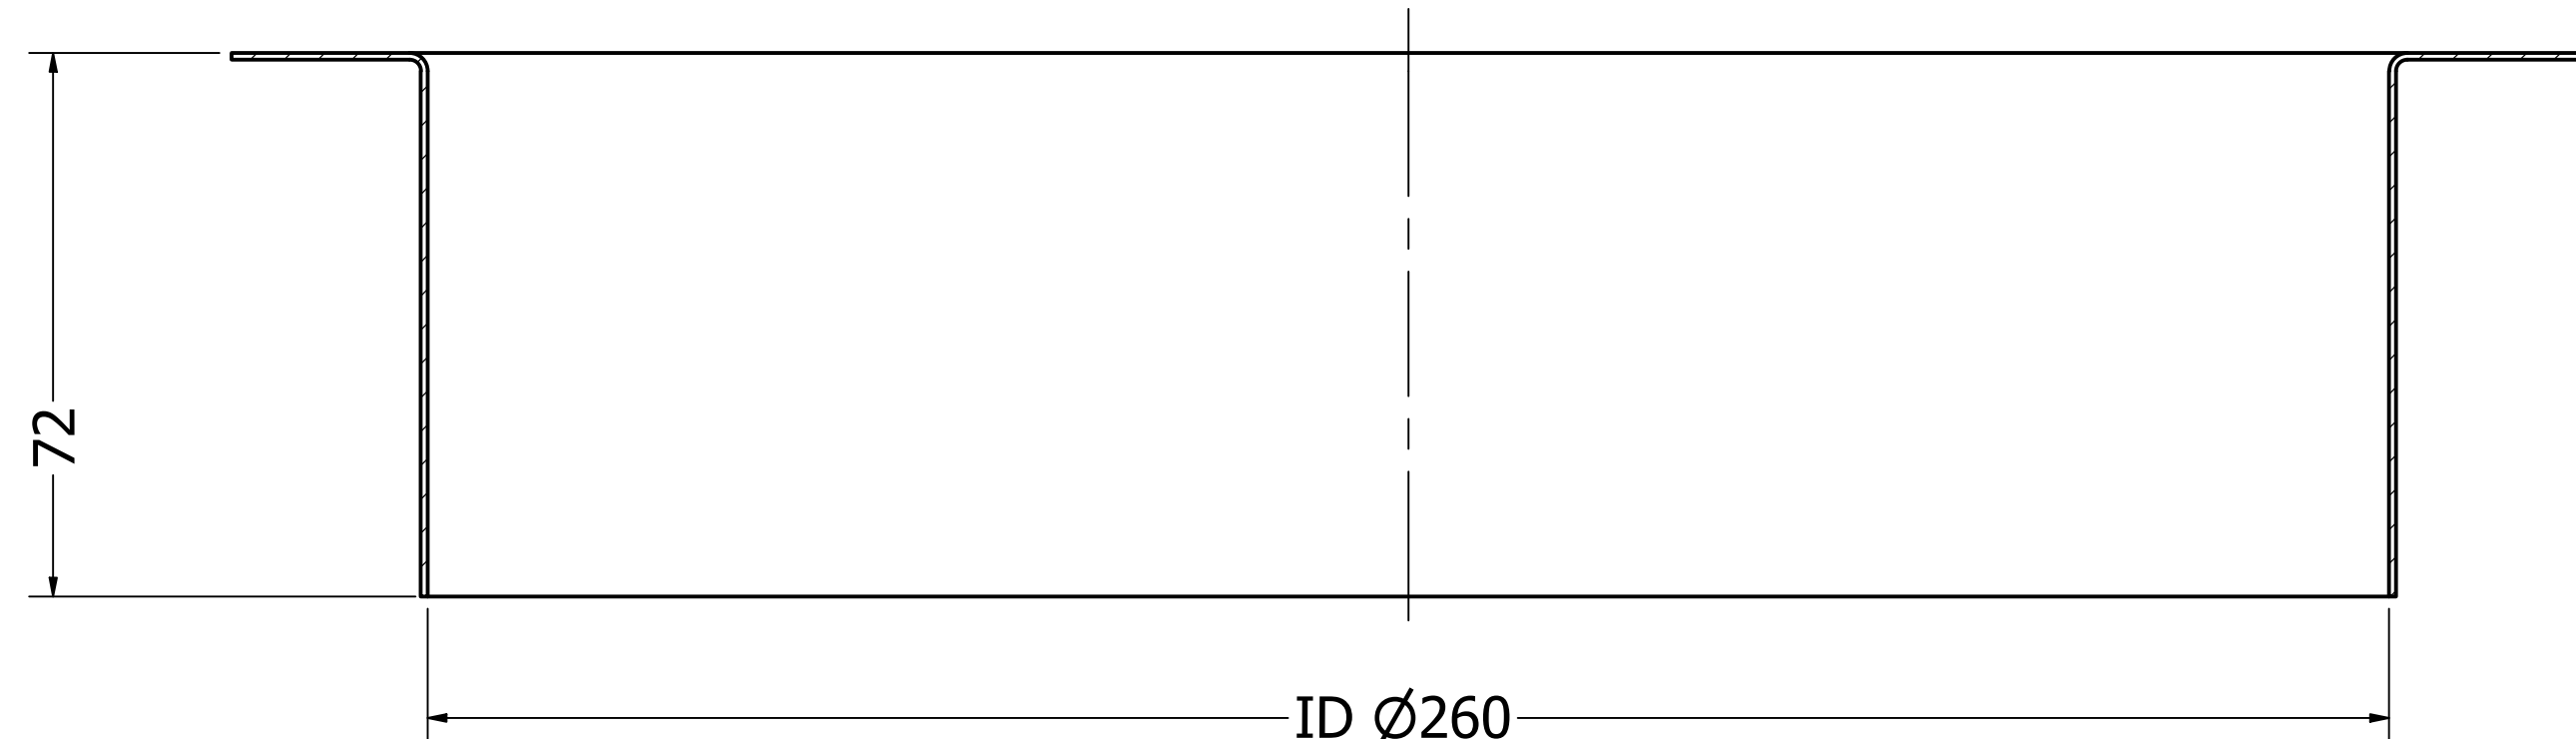

OD \varnothing 312
ID \varnothing 260

SECTION A-A
SCALE 1 : 1

Product Code: PSC260
Inner Diameter: 260 mm
Outer Diameter: 312 mm
Height - Recess: 72 mm
Thickness of Steel: 0.9 mm
Barcode: EAN : XXXX-XXXX-XXXX