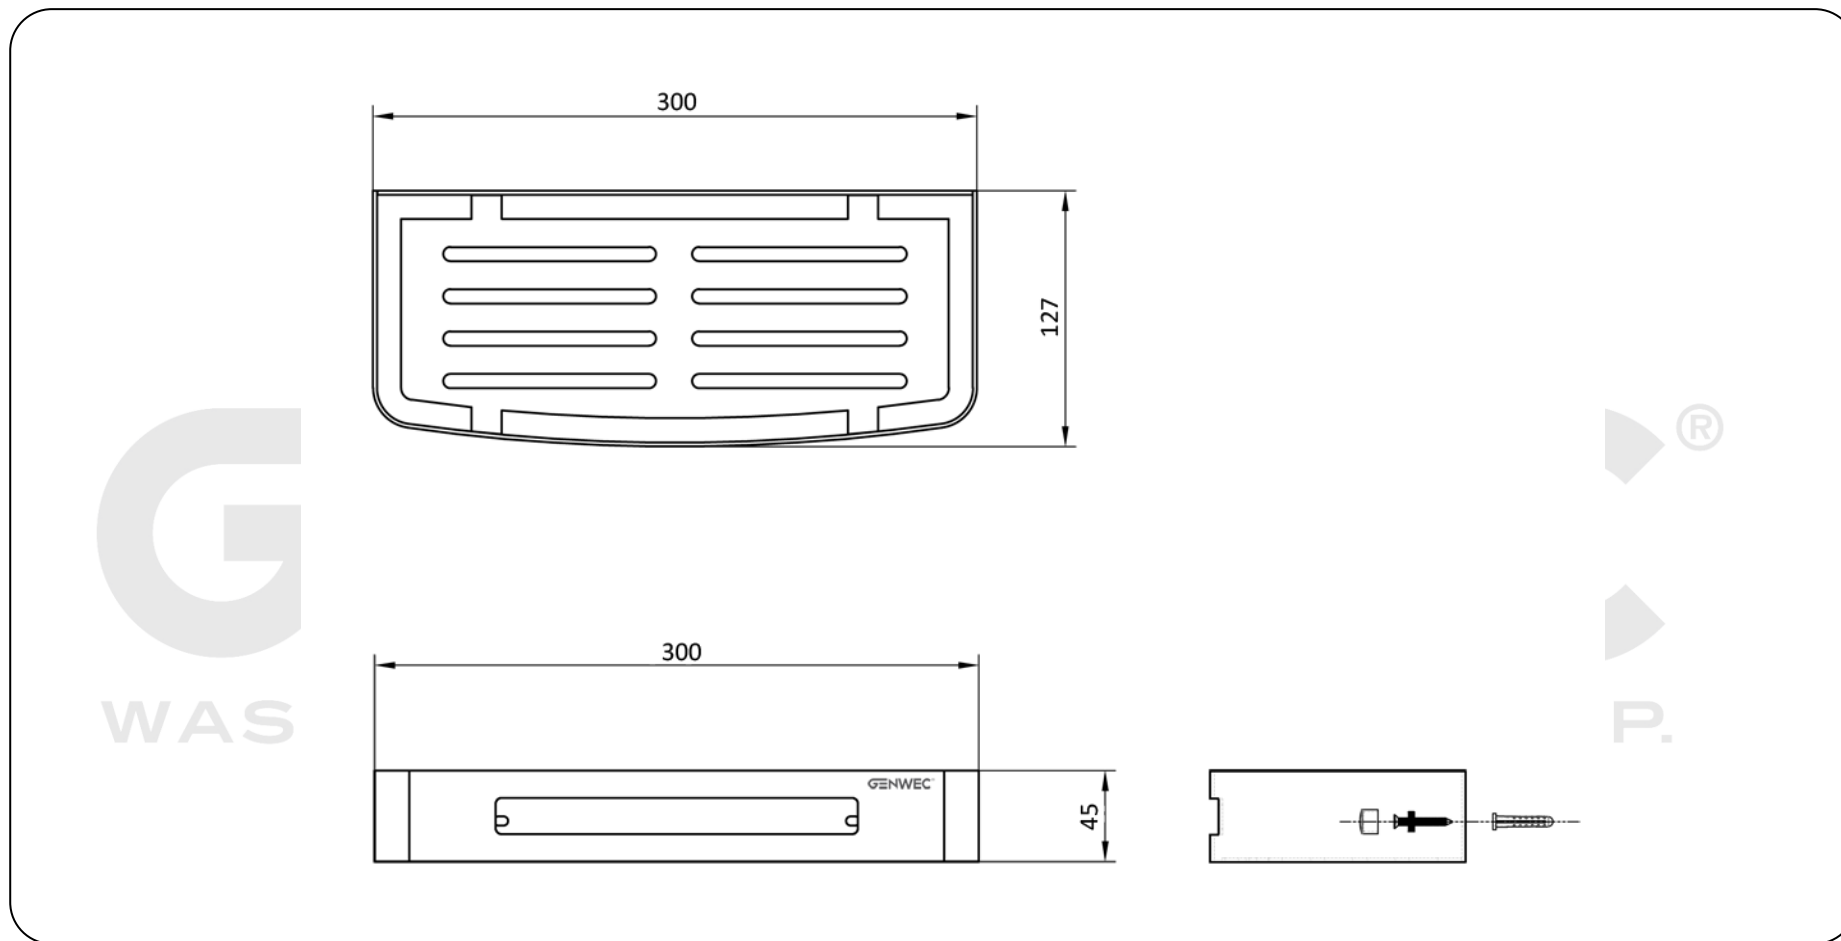

BATHROOM ACCESSORIES **GW05 53 04 02 Rectangular soap dish**

Product description

Rectangular soap dish

Material: AISI 304 Stainless steel

Finish: Polished

Technical specifications:

Rectangular soap dish. The rectangular soap dish consists of a frame with a front opening and a bottom grill. The set has a polished finish that provides it an appropriate resistance against corrosion. The product is anchored to a brick wall by means of 2 nylon wall plugs and 2 screws. The overall dimensions of the product are 300 x 127 x 45 mm. The accessory model reference for the HORECA sector is GW05 53 04 02, made by GENWEC WASHROOM S.L. – Av. Joan Carles I, 46-48 08908 L'Hospitalet de Llobregat, Barcelona (Spain).

Technical specifications

Product specifications

- Made of AISI 304 stainless steel.
- Polished finish.

Packaging specifications

- Single packaging type: Individual cardboard and bubble wrap.

BATHROOM ACCESSORIES **GW05 53 04 02 Rectangular soap dish**