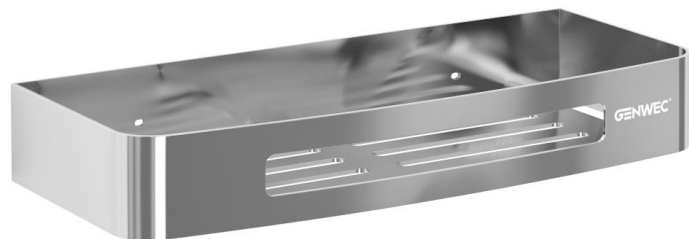

BATHROOM ACCESSORIES **GW05 53 04 02 Rectangular soap dish**

Product description

Rectangular soap dish

Material: AISI 304 Stainless steel

Finish: Polished

Technical specifications:

Rectangular soap dish. The rectangular soap dish consists of a frame with a front opening and a bottom grill. The set has a polished finish that provides it an appropriate resistance against corrosion. The product is anchored to a brick wall by means of 2 nylon wall plugs and 2 screws. The overall dimensions of the product are 300 x 127 x 45 mm. The accessory model reference for the HORECA sector is GW05 53 04 02, made by GENWEC WASHROOM S.L. – Av. Joan Carles I, 46-48 08908 L'Hospitalet de Llobregat, Barcelona (Spain).

Technical specifications

Product specifications

- Made of AISI 304 stainless steel.
- Polished finish.

Packaging specifications

- Single packaging type: Individual cardboard and bubble wrap.

BATHROOM ACCESSORIES **GW05 53 04 02 Rectangular soap dish**