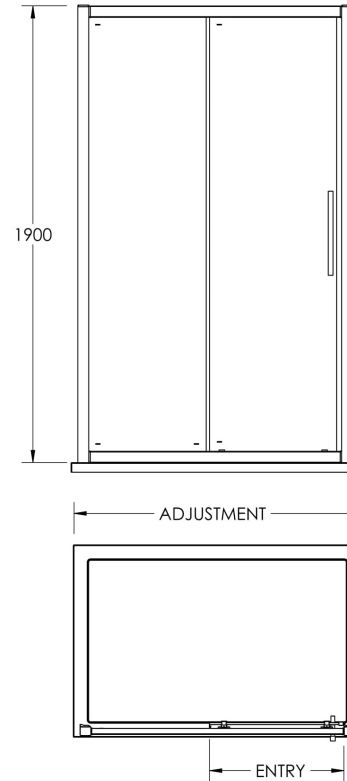

Sales Code: M1400SS-E8

Description: 1400 Single Door Slider 8mm

Code	Description	Adjustment (mm)		Entry Width (mm)
M1000SS-E8	1000 Slider	945	990	380
M1100SS-E8	1100 Slider	1045	1090	430
M1200SS-E8	1200 Slider	1145	1190	480
M1400SS-E8	1400 Slider	1345	1390	580
M1500SS-E8	1500 Slider	1445	1490	630
M1600SS-E8	1600 Slider	1545	1590	680
M1700SS-E8	1700 Slider	1645	1690	730

Product Dimensions

Height (mm):	1900
Width (mm):	1390
Depth (mm):	44
Nett Weight (kg):	57.6

Packaging Dimensions

Height (mm):	1960
Width (mm):	925
Length (mm):	65
Gross Weight (kg):	57.6

Packaging Data

Box Colour:	Brown Cardboard Box - Printed
Box Qty:	1
Label Size:	100 x 50
Label Colour:	Not Applicable
Label Qty:	0

Outer Box Dimensions (If Applicable)

Height (mm):	
Width (mm):	
Depth (mm):	
Length (mm):	
Gross Weight (kg):	
Barcode:	5055369080595

Product Details

Country of Origin:	China
Fitting Instruction:	No
CE Approval:	Yes
Profile Material:	Aluminium
Profile Finish:	Polished Chrome
Adjustments (mm):	1345mm - 1390mm
Entry Width (mm):	580mm
Swing In Dim (mm):	N/A
Swing Out Dim (mm):	N/A
Radius (mm):	Not Applicable
Glass Thickness (mm):	8
Easy Fit:	Yes
Easy Clean:	Yes
Handle Style:	Square T Shape Handle
Handle Material:	Metal
Enclosure Design:	Framed
Wheel Type:	Dual, Quick Release
Support Bar Included:	Support Bar Not Included
Extras:	Screw Cover Strip