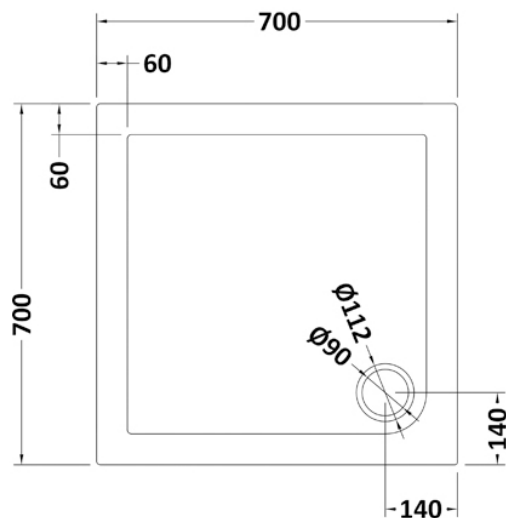

Sales Code: TR71002

Description: Square Tray 700 X 700

Product Dimensions

Length (mm):	700
Width (mm):	700
Height (mm):	40
Nett Weight (kg):	14.76

Packaging Dimensions

Length (mm):	740
Width (mm):	740
Height (mm):	85
Gross Weight (kg):	14.79

Packaging Data

Box Colour:	Shrinkwrap & Polystyrene
Box Qty:	1
Label Size:	100 x 50
Label Colour:	White Label
Label Qty:	2

Outer Box Dimensions (If Applicable)

Length (mm):	
Width (mm):	
Height (mm):	
Gross Weight (kg):	
Barcode:	5056211813057

Product Details

Country of Origin:	United Kingdom
Fitting Instruction:	No
CE Certification:	Yes
Colour/Finish:	Slate Grey
Product Material:	Acrylic Capped ABS Caco3 & Pu
Material Colour Reference:	Slate Grey
Radius:	0
Waste Required (mm):	90
Compatible with Leg Kit:	Yes