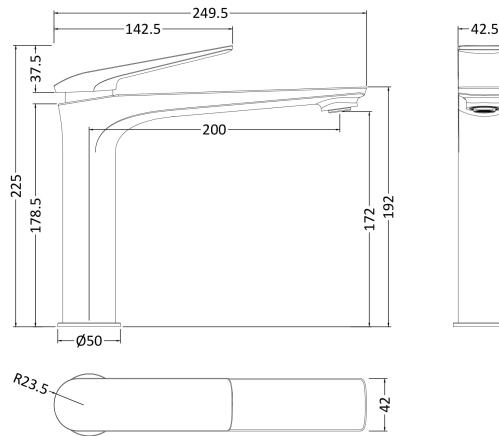

Sales Code: DRI370

Description: Drift Tall Mono Basin Mixer P/B Waste

Product Dimensions

Height (mm):	225
Width (mm):	50
Depth (mm):	250
Length (mm):	
Nett Weight (kg):	1.6

Packaging Dimensions

Height (mm):	80
Width (mm):	305
Depth (mm):	290
Gross Weight (kg):	1.8

Packaging Data

Box Colour:	White Cardboard Box
Box Qty:	1
Label Size:	100 x 50
Label Colour:	White Label
Label Qty:	1

Outer Box Dimensions (If Applicable)

Height (mm):	300
Width (mm):	420
Depth (mm):	520
Length (mm):	
Gross Weight (kg):	
Barcode:	5056211840343

Product Details

Country of Origin:	China
Fitting Instruction:	Yes
Product Material:	Brass
Control Type:	Manual
Waste Included:	Waste Included
Waste Type:	Push Button
WRAS Approval: No	Approval No:
Valve/Cartridge Type:	Single Lever Cartridge
Colour/Finish:	Chrome
Mount Type:	Deck
Operating Pressure (bar):	0.5
Flow Rates: (Litres Per Min)	0.1 bar: 2 0.5 bar: 5.5 1 bar: 8 2 bar: 12 3 bar: 14.5
Pipe Size:	1/2"
Pipe Centres:	N/A