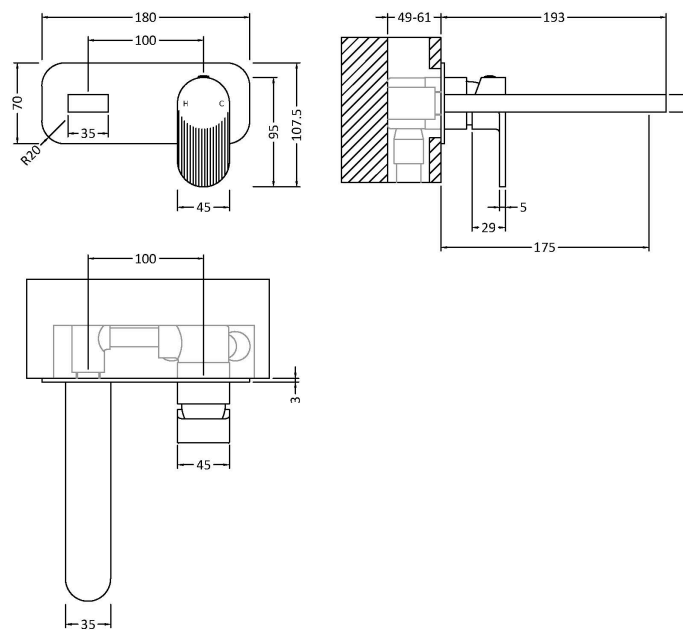

Sales Code: BIN428F

Description: 2Th Wall Mounted Basin Mixer With Plate

### Product Dimensions

Height (mm):	108
Width (mm):	180
Depth (mm):	193
Length (mm):	
Nett Weight (kg):	1.86

### Packaging Dimensions

Height (mm):	115
Width (mm):	205
Depth (mm):	250
Gross Weight (kg):	1.86

### Outer Box Dimensions (If Applicable)

Height (mm):	500
Width (mm):	500
Depth (mm):	300
Length (mm):	
Gross Weight (kg):	
Barcode:	5056678478769