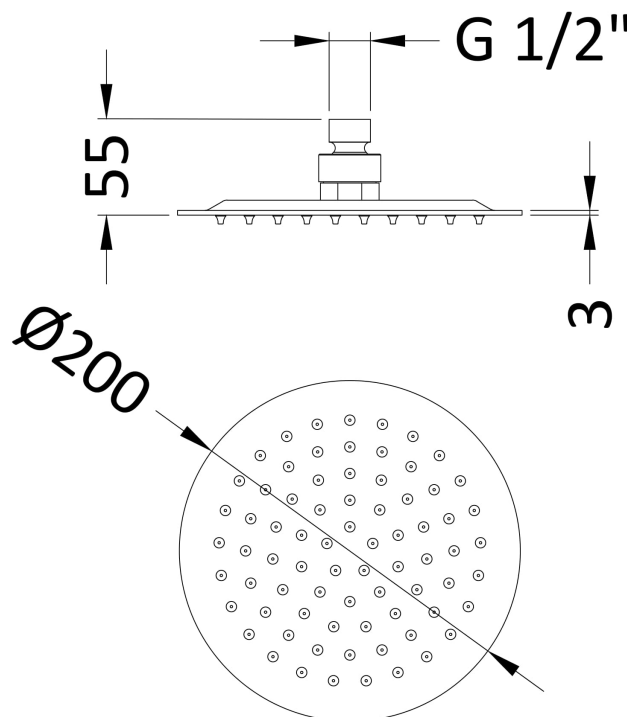

Sales Code: A4082

Description: Round Fixed Head 200mm Diameter

Product Dimensions

Length (mm):	
Width (mm):	200
Height (mm):	56
Depth (mm):	200
Nett Weight (kg):	0.92

Packaging Dimensions

Length (mm):	210
Width (mm):	100
Height (mm):	
Gross Weight (kg):	0.92

Packaging Data

Box Colour:	White Cardboard Box
Box Qty:	1
Label Size:	100 x 50
Label Colour:	White Label
Label Qty:	2

Outer Box Dimensions (If Applicable)

Length (mm):	
Width (mm):	500
Height (mm):	430
Depth (mm):	230
Gross Weight (kg):	9
Barcode:	5056462620251

Product Details

Country of Origin:	China
Fitting Instruction:	No
Product Material:	Stainless Steel
Mount Type:	Wall, Surface
Outlet Elbow Supplied:	No
Easy Clean:	Not Applicable
Head Included:	Yes
Handset Included:	No
Body Jets Included:	Not Applicable
No of Body Jets:	Not Applicable
Operating Pressure (bar):	0.5
Valve/Cartridge Type:	Not Applicable
Flow Rates (L/min):	0.1 bar: N/A 0.5 bar: N/A 1 bar: N/A 2 bar: N/A 3 bar: N/A
TMV2 Approved:	No Approval No: N/A
TMV3 Approved:	No Approval No: N/A
WRAS Approved:	No Approval No: N/A
Head Function:	Single
Handset Function:	Not Applicable
Body Jet Info:	Not Applicable
Pipe Size:	Not Applicable
Pipe Centres:	N/A
Colour/Finish:	Matt Black
Hose Included:	Not Applicable
No. of Outlets:	N/A