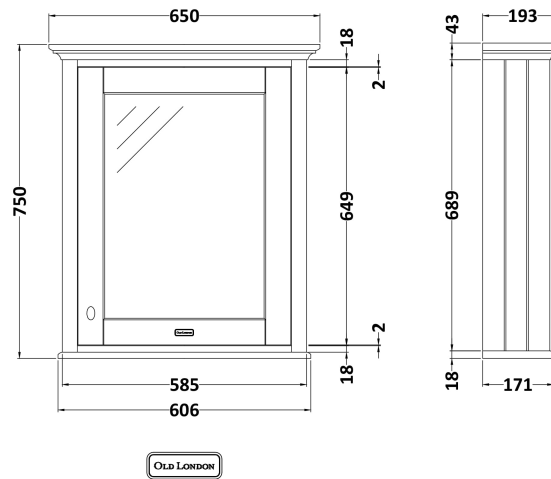

Sales Code: LON314

Description: 600 Mirror Cabinet

Product Dimensions

Height (mm):	750
Width (mm):	650
Depth (mm):	198
Nett Weight (kg):	24

Packaging Dimensions

Height (mm):	782
Width (mm):	680
Depth (mm):	223
Gross Weight (kg):	24.5

Packaging Data

Box Colour:	Brown Cardboard Box
Box Qty:	1
Label Size:	150 x 100
Label Colour:	White Label
Label Qty:	2

Outer Box Dimensions (If Applicable)

Height (mm):	
Width (mm):	
Depth (mm):	
Gross Weight (kg):	
Barcode:	5056211818151

Product Details

Country of Origin:	Ireland
Fitting Instruction:	No
CE & UKCA:	
FSC Certified Materials:	Yes
Colour:	Twilight Blue
Construction Method:	Cam & Wood Dowel
Construction Type:	Rigid
Cabinet Finish:	Mdf Vinyl Textured Woodgrain
Fascia Finish:	Mdf Vinyl Textured Woodgrain
Cabinet Thickness (mm):	18
Fascia Thickness (mm):	18
Drawer Included:	Not Applicable
Drawer Type:	Not Applicable
No of Shelves:	1
Hinge Type:	95 Degree Inset Clip-On S/C
Hinge Included:	Yes
Adjustable Legs:	Not Applicable
Fixings Included:	Yes
Handle Style:	Traditional
Waste Shroud:	Not Applicable
Handle Included:	Yes
Handle Type:	Knob