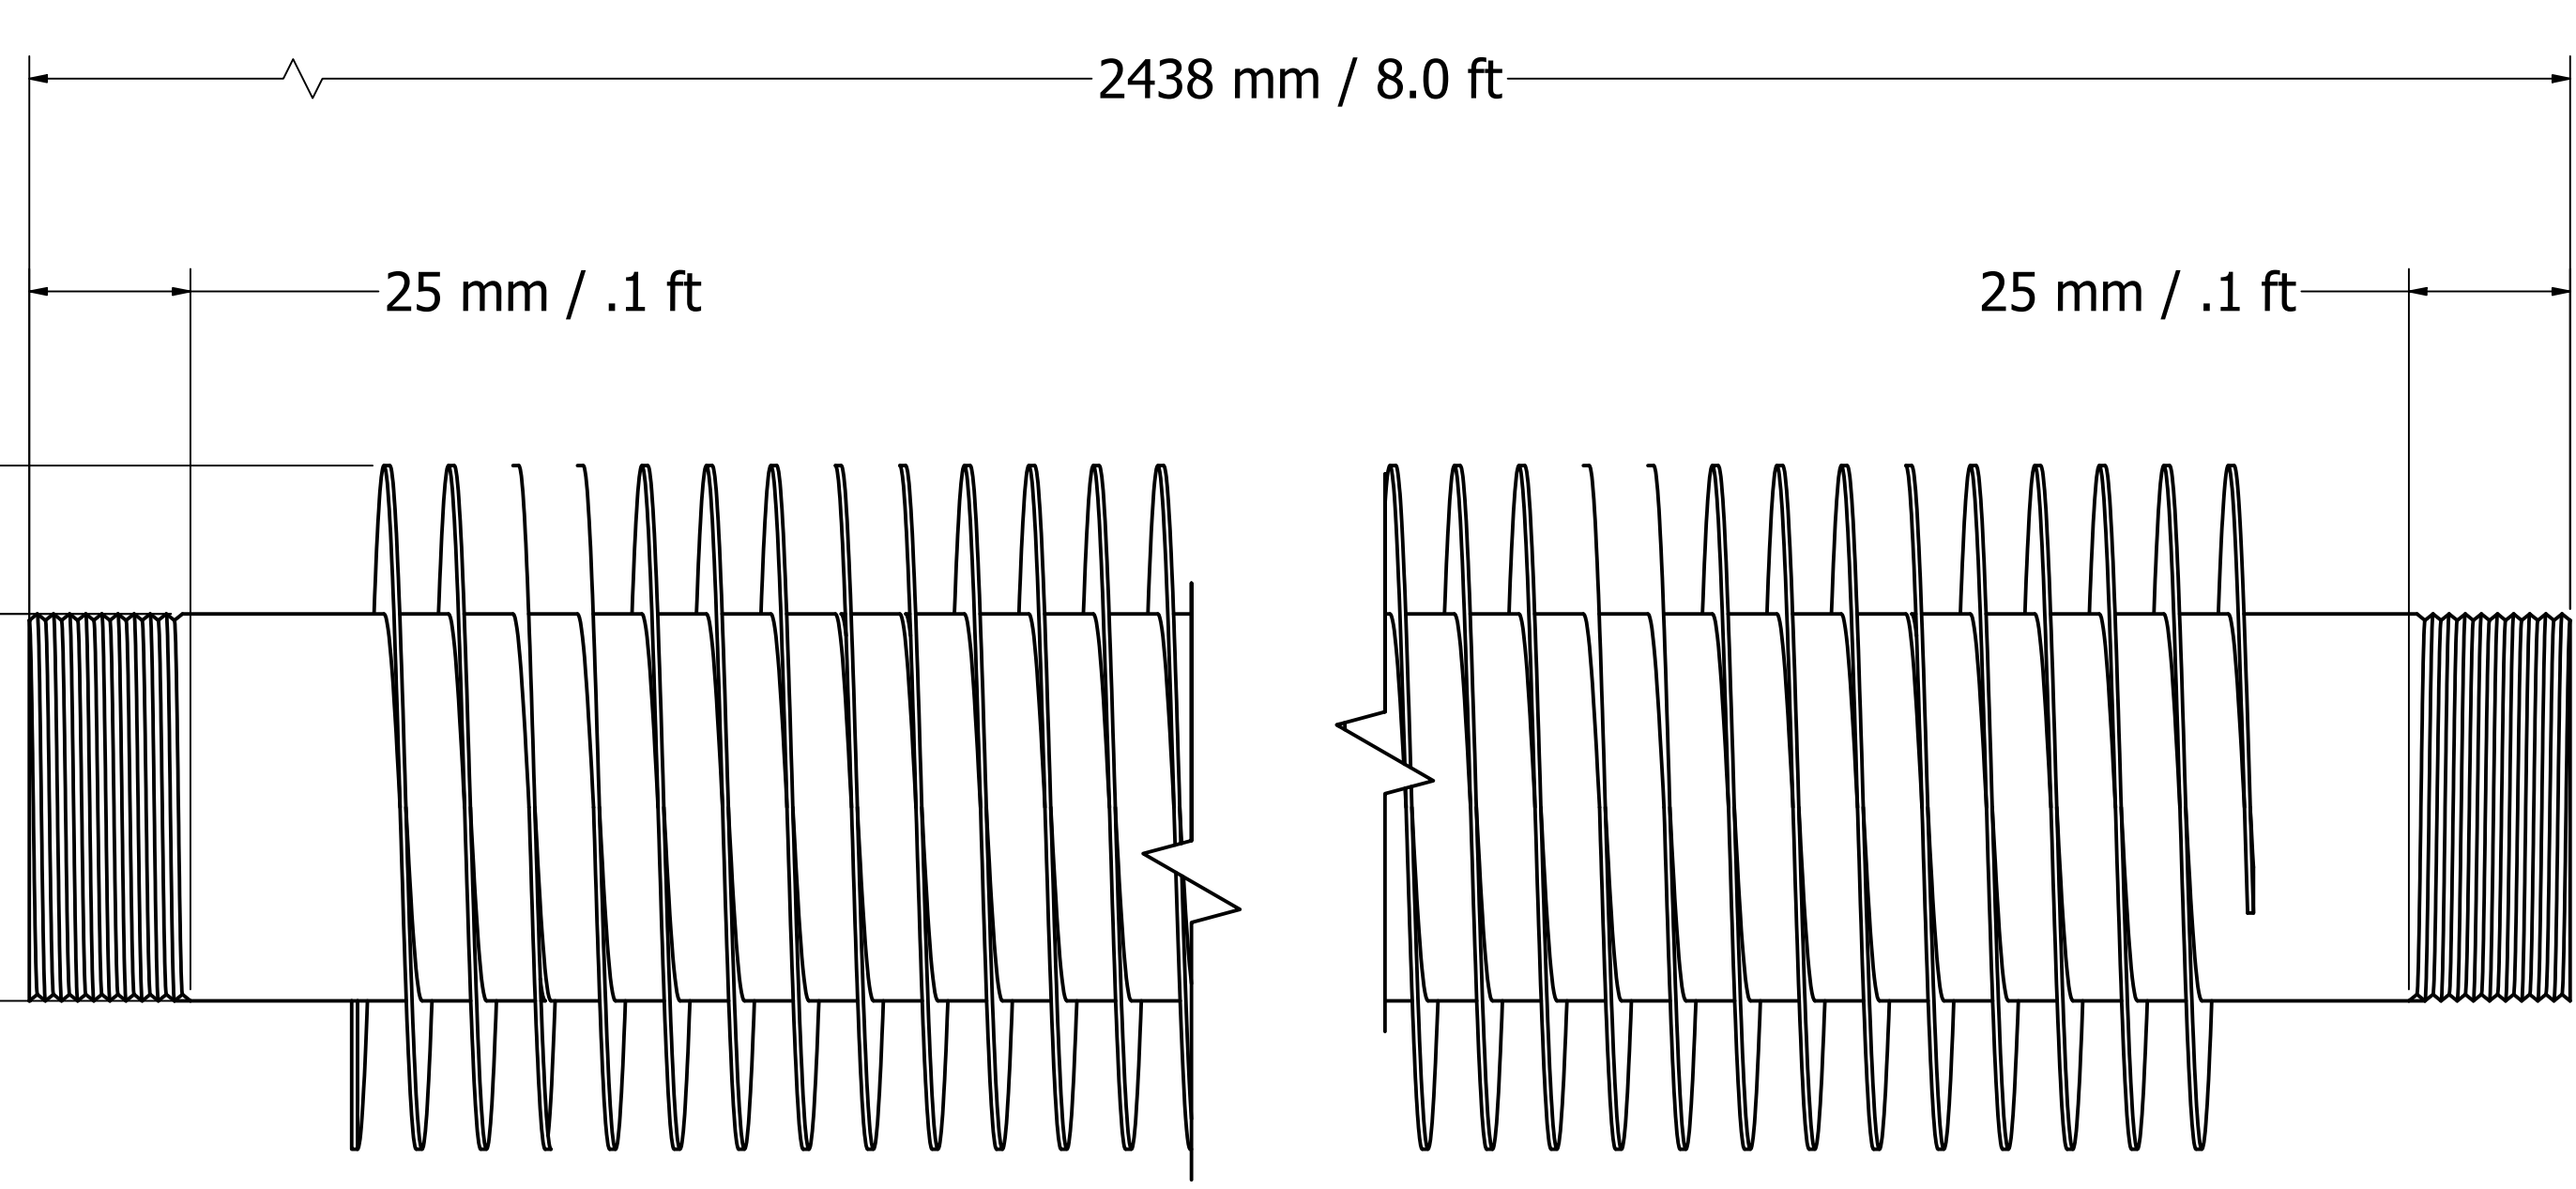

8 7 6 5 4 3 2 1

Material Data			
Sr. No.	Parts List	Dimension	Material
01	Steam Tube Gauge (mm)	3.65	Blue Steel EN10255
02	Steel Tube OD (mm)	$\phi 60.3$	Blue Steel EN10255
03	Steel Strips Gauge (mm)	0.9	Blue Steel EN10255
04	Steel Strip Width (mm)	23.8	Blue Steel EN10255

Technical Specification
Delta 50C - watts:- 1157
Delta 50C - BTU/hr:- 3633

DRAWN	SD	27-04-2023	Prestige Radiators Limited		
CHECKED			TITLE		
QA			FINN RADIATOR - 8ft = 2438mm lg		
MFG					
APPROVED					
			SIZE	EAN NO	REV
			D	5056678205259	A
			SCALE 1 / 1.1	SHEET 1 OF 1	