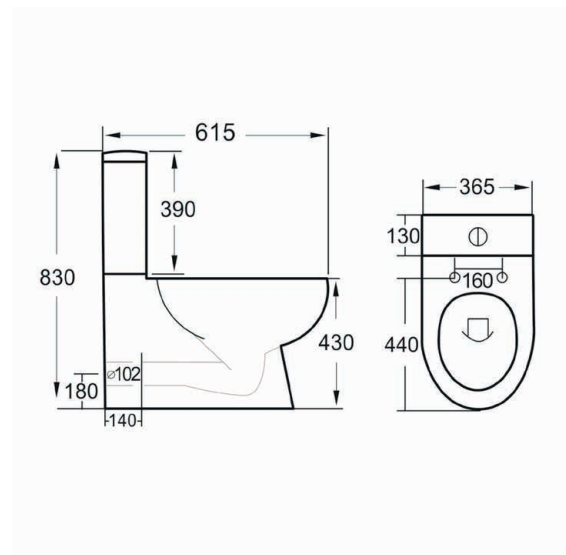

## Belini Cistern

Product Code: BELINI002

Product Name	BELINI002
Product Description	Cistern & Fittings
Product Transportation	
Barcode	5060713720690
Country of origin	CH
Commodity code	6910100000
Product Measurements	
Product Weight (KG)	11.4
Product Width (mm)	145
Product Height (mm)	395
Product Depth (mm)	0
Product Length (mm)	385
Primary Packed Measurements	
Packaged Weight	13.4
Packed Length	400
Packed Width	168
Packed Height	425
Packaging Weights	
Card (kg)	0.8
Paper (kg)	0
Wood (kg)	0
Plastic (kg)	0
Compliance DOP	HBDOC102, HBDOC103

General Information	
Construction Material	Ceramic
Installation type	Top Fix
Colour / Finish	White
WC Cistern Specification	
Water inlet location	Right
Flush Volume	6/4
Flush Type	Push button
WRAS Approved Fittings	0

**Dimensions**  
(measurements in mm)