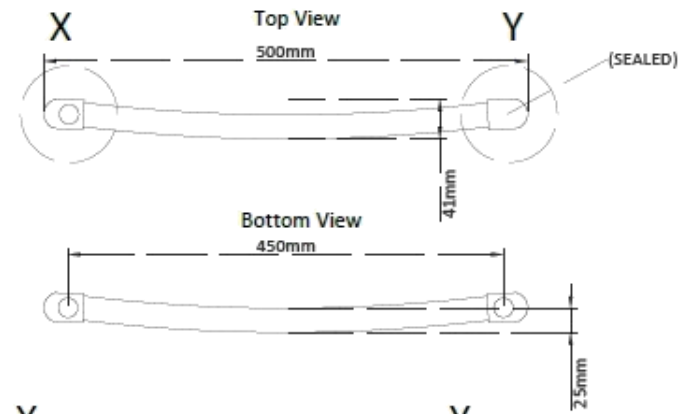

Prestige Radiators Ltd - Unit 2, North Point Business Park, Eggborough, North Yorks, DN14
0JT - 0800 083 0373 - www.cnmonline.co.uk - www.prestigewashrooms.co.uk

Tolerance (mm)	Tubes	Finish	Height (mm)	Width (mm)	Pipe Centres (mm)	Watts	BTU's
±2	12	White	600	350	300	233	793
±2	12	White	600	400	305	260	888
±2	12	White	600	450	400	288	982
±2	12	White	600	500	450	315	1076
±2	12	White	600	600	550	371	1264

Product	Code	EAN
600 x 350 White Curved	PP600X350WC	
600 x 400 White Curved	PP600X400WC	
600 x 450 White Curved	PP600X450WC	
600 x 500 White Curved	PP600X500WC	
600 x 600 White Curved	PP600X600WC	