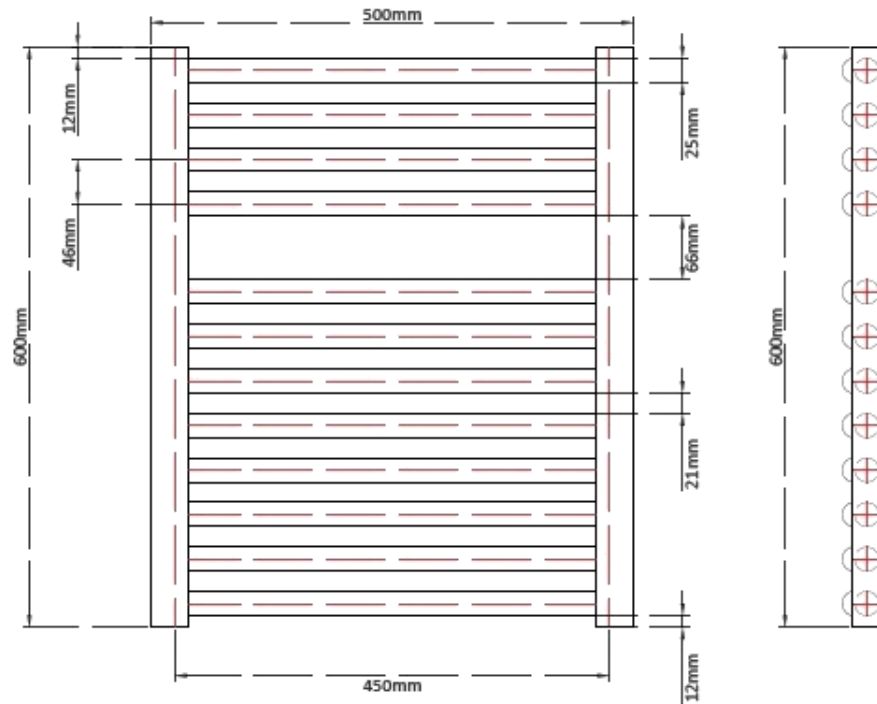

Prestige Radiators Ltd - Unit 2, North Point Business Park, Eggborough, North Yorks, DN14
0JT - 0800 083 0373 - www.cnmonline.co.uk - www.prestigewashrooms.co.uk

Tolerance (mm)	Tubes	Finish	Height (mm)	Width (mm)	Pipe Centres (mm)	Watts	BTU's
±2	12	White	600	350	300	233	793
±2	12	White	600	400	305	260	888
±2	12	White	600	450	400	288	982
±2	12	White	600	500	450	315	1076
±2	12	White	600	600	550	371	1264

Product	Code	EAN
600 x 350 White Curved	PP600X350WC	
600 x 400 White Curved	PP600X400WC	
600 x 450 White Curved	PP600X450WC	
600 x 500 White Curved	PP600X500WC	
600 x 600 White Curved	PP600X600WC	