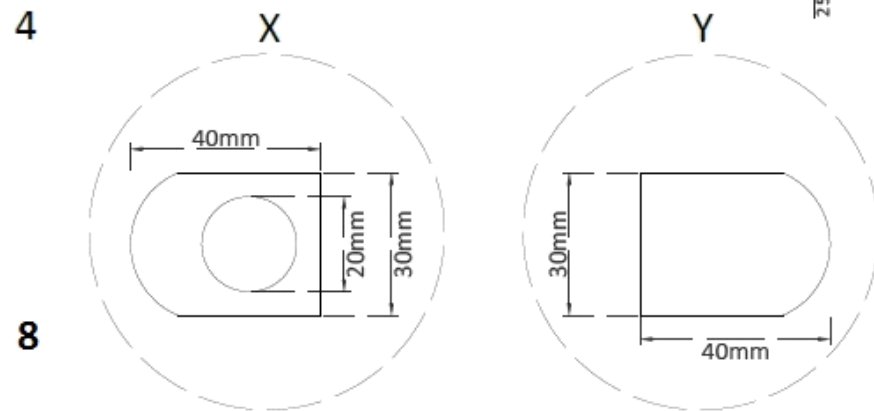

Prestige Radiators Ltd - Unit 2, North Point Business Park, Eggborough, North Yorks, DN14
0JT - 0800 083 0373 - www.cnmonline.co.uk - www.prestigewashrooms.co.uk

Tolerance (mm)	Tubes	Finish	Height (mm)	Width (mm)	Pipe Centres (mm)	Watts	BTU's
±2	12	White	600	350	300	233	793
±2	12	White	600	400	305	260	888
±2	12	White	600	450	400	288	982
±2	12	White	600	500	450	315	1076
±2	12	White	600	600	550	371	1264

Product	Code	EAN
600 x 350 White Curved	PP600X350WC	
600 x 400 White Curved	PP600X400WC	
600 x 450 White Curved	PP600X450WC	
600 x 500 White Curved	PP600X500WC	
600 x 600 White Curved	PP600X600WC	