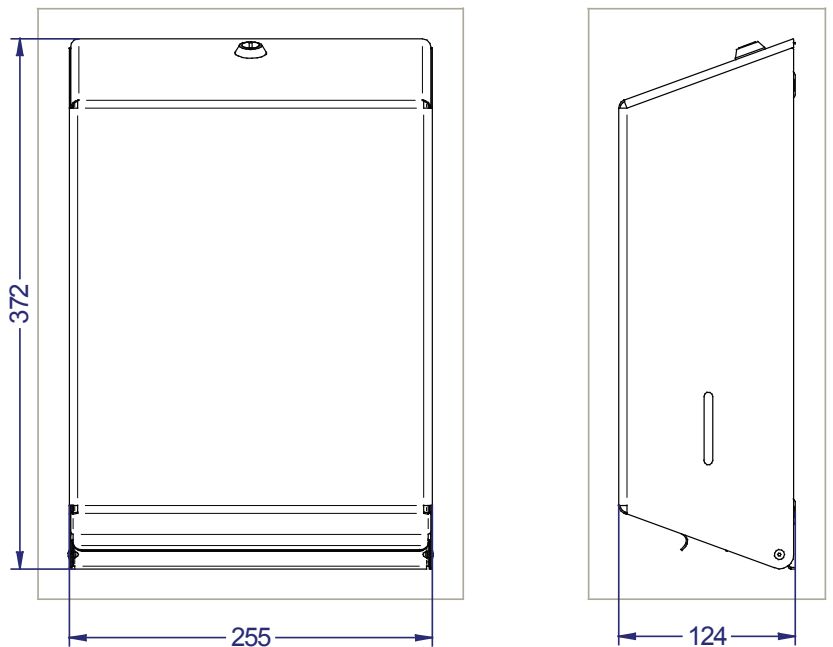

## C/FOLD MULTIFOLD TOWEL (LARGE)

### FEATURES:

Excellent for demanding locations. Tough stainless steel unit fitted with a lock for extra security.

The dispenser is designed to take either 'C' fold or multifold interleaved paper hand towels, a visual indicator shows paper level ensuring the dispenser need never run out. The robust steel construction protects the paper from soiling and is vandal resistant.

All dimensions are in mm.

WEIGHT:	3.4kg
CAPACITY:	750 sheets
COVER & BACKPLATE:	Polished Stainless Steel

RECOMMENDED INSTALLATION HEIGHT (h):	130cm
---	-------