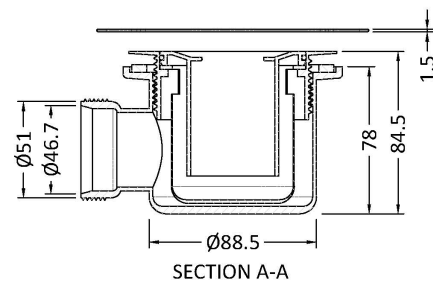

Sales Code: STW005S

Description: Square Shower Waste Brushed Brass Top

Product Dimensions

Length (mm):	
Width (mm):	115
Height (mm):	78
Depth (mm):	780
Nett Weight (kg):	0.41

Packaging Dimensions

Height (mm):	188
Width (mm):	162
Depth (mm):	123
Gross Weight (kg):	0.41

Packaging Data

Box Colour:	White Cardboard Box
Box Qty:	1
Label Size:	100 x 50
Label Colour:	White Label
Label Qty:	2

Outer Box Dimensions (If Applicable)

Height (mm):	560
Width (mm):	360
Length (mm):	
Depth (mm):	
Gross Weight (kg):	14
Barcode:	5056462680217

Product Details

Country of Origin:	China
Fitting Instruction:	No
CE Certification:	N/A
Product Material:	Pp/Stainless Steel
Heating Element Wattage:	Not Applicable
Colour/Finish:	Brushed Brass
Product Diameter:	115mm
Connection Size:	11/2"