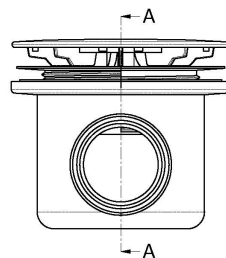

Sales Code: STW005S

Description: Square Shower Waste Brushed Brass Top

Product Dimensions

Length (mm):	
Width (mm):	115
Height (mm):	78
Depth (mm):	780
Nett Weight (kg):	0.41

Packaging Dimensions

Height (mm):	188
Width (mm):	162
Depth (mm):	123
Gross Weight (kg):	0.41

Packaging Data

Box Colour:	White Cardboard Box
Box Qty:	1
Label Size:	100 x 50
Label Colour:	White Label
Label Qty:	2

Outer Box Dimensions (If Applicable)

Height (mm):	560
Width (mm):	360
Length (mm):	
Depth (mm):	
Gross Weight (kg):	14
Barcode:	5056462680217

Product Details

Country of Origin:	China
Fitting Instruction:	No
CE Certification:	N/A
Product Material:	Pp/Stainless Steel
Heating Element Wattage:	Not Applicable
Colour/Finish:	Brushed Brass
Product Diameter:	115mm
Connection Size:	11/2"