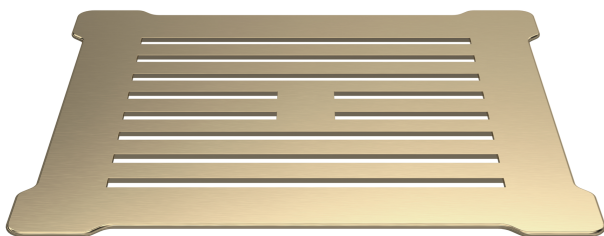

Sales Code: STW005S

Description: Square Shower Waste Brushed Brass Top

Product Dimensions

Length (mm):	
Width (mm):	115
Height (mm):	78
Depth (mm):	780
Nett Weight (kg):	0.41

Packaging Dimensions

Height (mm):	188
Width (mm):	162
Depth (mm):	123
Gross Weight (kg):	0.41

Packaging Data

Box Colour:	White Cardboard Box
Box Qty:	1
Label Size:	100 x 50
Label Colour:	White Label
Label Qty:	2

Outer Box Dimensions (If Applicable)

Height (mm):	560
Width (mm):	360
Length (mm):	
Depth (mm):	
Gross Weight (kg):	14
Barcode:	5056462680217

Product Details

Country of Origin:	China
Fitting Instruction:	No
CE Certification:	N/A
Product Material:	Pp/Stainless Steel
Heating Element Wattage:	Not Applicable
Colour/Finish:	Brushed Brass
Product Diameter:	115mm
Connection Size:	11/2"