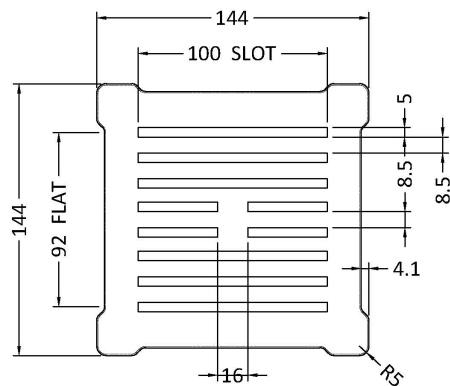

Sales Code: STW005S

Description: Square Shower Waste Brushed Brass Top

Product Dimensions

Length (mm):	
Width (mm):	115
Height (mm):	78
Depth (mm):	780
Nett Weight (kg):	0.41

Packaging Dimensions

Height (mm):	188
Width (mm):	162
Depth (mm):	123
Gross Weight (kg):	0.41

Packaging Data

Box Colour:	White Cardboard Box
Box Qty:	1
Label Size:	100 x 50
Label Colour:	White Label
Label Qty:	2

Outer Box Dimensions (If Applicable)

Height (mm):	560
Width (mm):	360
Length (mm):	
Depth (mm):	
Gross Weight (kg):	14
Barcode:	5056462680217

Product Details

Country of Origin:	China
Fitting Instruction:	No
CE Certification:	N/A
Product Material:	Pp/Stainless Steel
Heating Element Wattage:	Not Applicable
Colour/Finish:	Brushed Brass
Product Diameter:	115mm
Connection Size:	11/2"