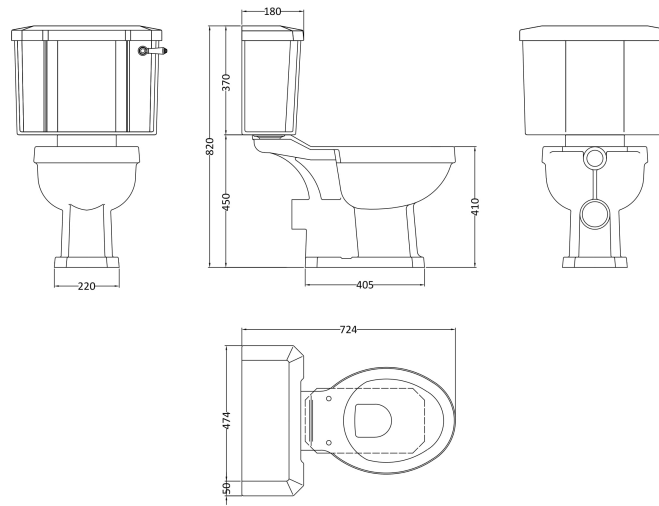

Sales Code: Ccr014

Description: Richmond Close Coupled Pan & Cistern

Packaging Details

Barcode: 5055275867174

Sales Code: NCS880

Description: Toilet Pan C/C (Excluding Seat)

Product Dimensions

Height (mm):	450
Width (mm):	353
Depth (mm):	690
Nett Weight (kg):	20.42

Packaging Dimensions

Height (mm):	335
Width (mm):	700
Depth (mm):	450
Gross Weight (kg):	21.5

Packaging Data

Box Colour:	Brown Cardboard Box - Printed
Box Qty:	1
Label Size:	100 x 50
Label Colour:	Not Applicable
Label Qty:	0

Outer Box Dimensions (If Applicable)

Height (mm):	
Width (mm):	
Depth (mm):	
Gross Weight (kg):	
Barcode:	5055369040100

Product Details

Country of Origin:	China
Fitting Instruction:	No
Certification:	CE: N/A WRAS: N/A WRAS No: N/A
Product Material:	Vitreous China
Fixing Supplied:	No

Sales Code: NCS881B

Description: Toilet Cistern B Ceramic Lever & Fttg

Product Dimensions

Height (mm):	370
Width (mm):	474
Depth (mm):	180
Nett Weight (kg):	14.87

Packaging Dimensions

Height (mm):	370
Width (mm):	210
Depth (mm):	520
Gross Weight (kg):	17