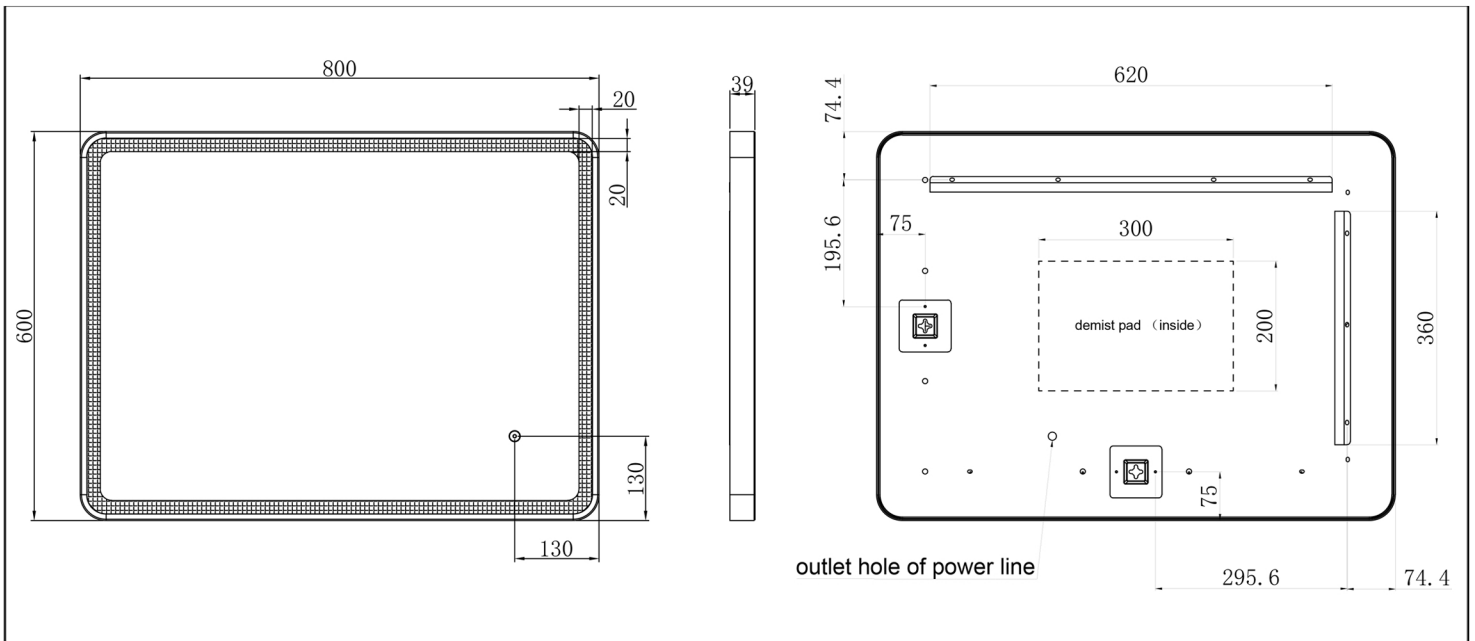

Technical Data Sheet

Product range: HIX

Product code: 38M68MB

Finishes Available: Matt Black

| Code | Size | Switch | Demister | Colour Change | Shaver Socket | Orientation |
|---------|-----------|--------------|----------|-------------------------|---------------|-----------------------------|
| 38M68MB | 600x800mm | Touch Sensor | Yes | By holding Touch Sensor | N/A | Hung Portrait and Landscape |