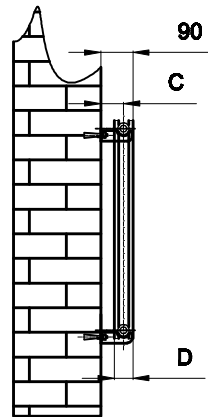

Front View

Side View

Back View

Top view

SUPPLIED INSTALLATION ACCESSORIES

- → X4   — X8   ○ X2
- 🔧 X4   ● X1   ○ X1

-Vertical Mounting
-Optional Color Selection
-Max Operational Pressure:6Bar
-Inlet/Outlet$\frac{1}{2}$"Female Pipe Thread
-All Dimensions are in mm

Product Code	Product Name	pipe number	Height	Width	Thickndss	hanger Axes Horizontal	hanger Axes vertical	Wall to pipe center distance	Empty Weight	Water volume
			H mm	W mm	D mm	S mm	G mm	C mm		
RND-FL08AD	FLAT DBL	12	600	440	52	219	555	64	13.8	4.9
RND-FL08AD	FLAT DBL	16	600	588	52	365	555	64	18.5	6.5
RND-FL11AD	FLAT DBL	22	600	810	52	584	555	64	25.8	9.0
RND-FL14AD	FLAT DBL	28	600	1032	52	803	555	64	32.0	11.4
RND-FL17AD	FLAT DBL	34	600	1254	52	1022	555	64	38.9	13.8
RND-FL19AD	FLAT DBL	38	600	1402	52	1168	555	64	45.6	15.5