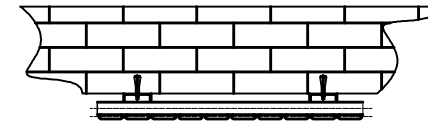

Front View

Side View

Back View

Top view

SUPPLIED INSTALLATION ACCESSORIES

- X4 — X8 ○ X2
- ⌋ X4 ● X1 ○ X1

- Vertical Mounting
- Optional Color Selection
- Max Operational Pressure:6Bar
- Inlet/Outlet:1/2"Female Pipe Thread
- All Dimensions are in mm

| Product Code | Product Name | pipe number | Height | Width | Thickndss | hanger Axes Horizontal | hanger Axes vertical | Wall to pipe center distance | Empty Weight | Water volume |
|--------------|--------------|-------------|---------|---------|-----------|------------------------|----------------------|------------------------------|--------------|--------------|
| | | | H mm | W mm | D mm | S mm | G mm | C mm | - kg | - l |
| RND-FL06A | FLAT | 6 | 600 | 440 | 46 | 219 | 555 | 40 | 7.6 | 2.8 |
| RND-FL08A | FLAT | 8 | 600 | 588 | 46 | 365 | 555 | 40 | 10.2 | 3.7 |
| RND-FL11A | FLAT | 11 | 600 | 810 | 46 | 584 | 555 | 40 | 13.9 | 5.1 |
| RND-FL14A | FLAT | 14 | 600 | 1032 | 46 | 803 | 555 | 40 | 17.6 | 6.5 |
| RND-FL17A | FLAT | 17 | 600 | 1254 | 46 | 1022 | 555 | 40 | 21.5 | 7.9 |
| RND-FL19A | FLAT | 19 | 600 | 1402 | 46 | 1168 | 555 | 40 | 24.7 | 8.8 |