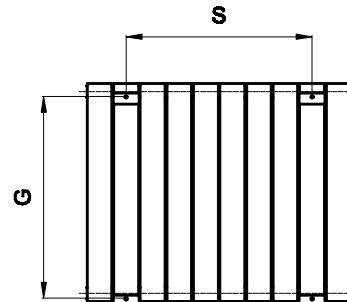

Front View

Side View

Back View

Top view

SUPPLIED INSTALLATION ACCESSORIES

- → X4   — X8   ○ X2
- 🔧 X4   ● X1   ○ X1

-Vertical Mounting
-Optional Color Selection
-Max Operational Pressure:6Bar
-Inlet/Outlet$\frac{1}{2}$"Female Pipe Thread
-All Dimensions are in mm

Product Code	Product Name	pipe number	Height	Width	Thickndss	hanger Axes Horizontal	hanger Axes vertical	Wall to pipe center distance	Empty Weight	Water volume
			H mm	W mm	D mm	S mm	G mm	C mm		
RND-FL08AD	FLAT DBL	12	600	440	52	219	555	64	13.8	4.9
RND-FL08AD	FLAT DBL	16	600	588	52	365	555	64	18.5	6.5
RND-FL11AD	FLAT DBL	22	600	810	52	584	555	64	25.8	9.0
RND-FL14AD	FLAT DBL	28	600	1032	52	803	555	64	32.0	11.4
RND-FL17AD	FLAT DBL	34	600	1254	52	1022	555	64	38.9	13.8
RND-FL19AD	FLAT DBL	38	600	1402	52	1168	555	64	45.6	15.5