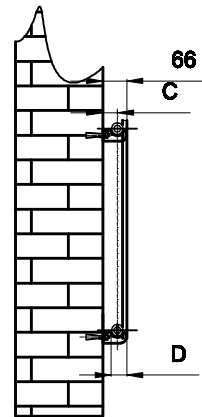

Front View

Side View

Back View

Top view

SUPPLIED INSTALLATION ACCESSORIES

- X4 — X8 ○ X2
- ⌋ X4 ● X1 ○ X1

- Vertical Mounting
- Optional Color Selection
- Max Operational Pressure:6Bar
- Inlet/Outlet:1/2"Female Pipe Thread
- All Dimensions are in mm

| Product Code | Product Name | pipe number | Height | Width | Thickndss | hanger Axes Horizontal | hanger Axes vertical | Wall to pipe center distance | Empty Weight | Water volume |
|--------------|--------------|-------------|---------|---------|-----------|------------------------|----------------------|------------------------------|--------------|--------------|
| | | | H mm | W mm | D mm | S mm | G mm | C mm | - kg | - l |
| RND-FL06A | FLAT | 6 | 600 | 440 | 46 | 219 | 555 | 40 | 7.6 | 2.8 |
| RND-FL08A | FLAT | 8 | 600 | 588 | 46 | 365 | 555 | 40 | 10.2 | 3.7 |
| RND-FL11A | FLAT | 11 | 600 | 810 | 46 | 584 | 555 | 40 | 13.9 | 5.1 |
| RND-FL14A | FLAT | 14 | 600 | 1032 | 46 | 803 | 555 | 40 | 17.6 | 6.5 |
| RND-FL17A | FLAT | 17 | 600 | 1254 | 46 | 1022 | 555 | 40 | 21.5 | 7.9 |
| RND-FL19A | FLAT | 19 | 600 | 1402 | 46 | 1168 | 555 | 40 | 24.7 | 8.8 |