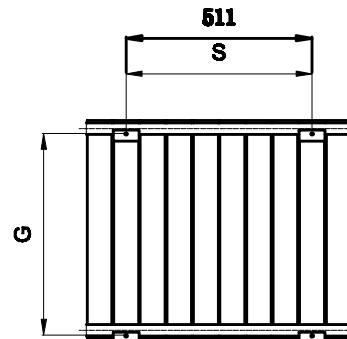

Front View

Side View

Back View

Top view

SUPPLIED INSTALLATION ACCESSORIES

- X4 — X8 ○ X2
- ⌋ X4 ● X1 ○ X1

- Vertical Mounting
- Optional Color Selection
- Max Operational Pressure:6Bar
- Inlet/Outlet:1/2"Female Pipe Thread
- All Dimensions are in mm

| Product Code | Product Name | pipe number | Height | Width | Thickndss | hanger Axes Horizontal | hanger Axes vertical | Wall to pipe center distance | Empty Weight | Water volume |
|--------------|--------------|-------------|---------|---------|-----------|------------------------|----------------------|------------------------------|--------------|--------------|
| | | | H mm | W mm | D mm | S mm | G mm | C mm | - kg | - l |
| RND-FL06A | FLAT | 6 | 600 | 440 | 46 | 219 | 555 | 40 | 7.6 | 2.8 |
| RND-FL08A | FLAT | 8 | 600 | 588 | 46 | 365 | 555 | 40 | 10.2 | 3.7 |
| RND-FL11A | FLAT | 11 | 600 | 810 | 46 | 584 | 555 | 40 | 13.9 | 5.1 |
| RND-FL14A | FLAT | 14 | 600 | 1032 | 46 | 803 | 555 | 40 | 17.6 | 6.5 |
| RND-FL17A | FLAT | 17 | 600 | 1254 | 46 | 1022 | 555 | 40 | 21.5 | 7.9 |
| RND-FL19A | FLAT | 19 | 600 | 1402 | 46 | 1168 | 555 | 40 | 24.7 | 8.8 |