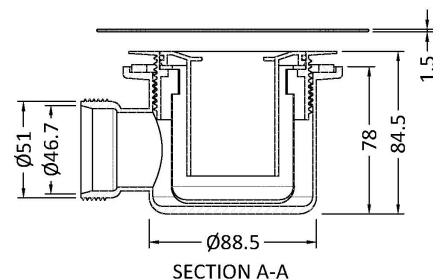

Sales Code: STW004S

Description: Square Shower Waste White Top

Product Dimensions

Length (mm):	
Width (mm):	115
Height (mm):	78
Depth (mm):	780
Nett Weight (kg):	0.41

Packaging Dimensions

Height (mm):	188
Width (mm):	162
Depth (mm):	123
Gross Weight (kg):	0.41

Packaging Data

Box Colour:	White Cardboard Box
Box Qty:	1
Label Size:	100 x 50
Label Colour:	White Label
Label Qty:	2

Outer Box Dimensions (If Applicable)

Height (mm):	560
Width (mm):	360
Length (mm):	
Depth (mm):	
Gross Weight (kg):	14
Barcode:	5056462680200

Product Details

Country of Origin:	China
Fitting Instruction:	No
CE Certification:	N/A
Product Material:	Pp/Stainless Steel
Heating Element Wattage:	Not Applicable
Colour/Finish:	White
Product Diameter:	115mm
Connection Size:	1 1/2"