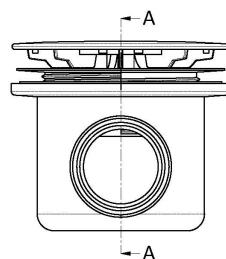

Sales Code: STW004S

Description: Square Shower Waste White Top

Product Dimensions

Length (mm):	
Width (mm):	115
Height (mm):	78
Depth (mm):	780
Nett Weight (kg):	0.41

Packaging Dimensions

Height (mm):	188
Width (mm):	162
Depth (mm):	123
Gross Weight (kg):	0.41

Packaging Data

Box Colour:	White Cardboard Box
Box Qty:	1
Label Size:	100 x 50
Label Colour:	White Label
Label Qty:	2

Outer Box Dimensions (If Applicable)

Height (mm):	560
Width (mm):	360
Length (mm):	
Depth (mm):	
Gross Weight (kg):	14
Barcode:	5056462680200

Product Details

Country of Origin:	China
Fitting Instruction:	No
CE Certification:	N/A
Product Material:	Pp/Stainless Steel
Heating Element Wattage:	Not Applicable
Colour/Finish:	White
Product Diameter:	115mm
Connection Size:	1 1/2"