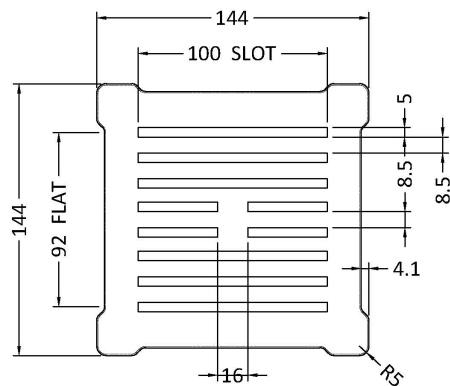

Sales Code: STW004S

Description: Square Shower Waste White Top

Product Dimensions

Length (mm):	
Width (mm):	115
Height (mm):	78
Depth (mm):	780
Nett Weight (kg):	0.41

Packaging Dimensions

Height (mm):	188
Width (mm):	162
Depth (mm):	123
Gross Weight (kg):	0.41

Packaging Data

Box Colour:	White Cardboard Box
Box Qty:	1
Label Size:	100 x 50
Label Colour:	White Label
Label Qty:	2

Outer Box Dimensions (If Applicable)

Height (mm):	560
Width (mm):	360
Length (mm):	
Depth (mm):	
Gross Weight (kg):	14
Barcode:	5056462680200

Product Details

Country of Origin:	China
Fitting Instruction:	No
CE Certification:	N/A
Product Material:	Pp/Stainless Steel
Heating Element Wattage:	Not Applicable
Colour/Finish:	White
Product Diameter:	115mm
Connection Size:	1 1/2"