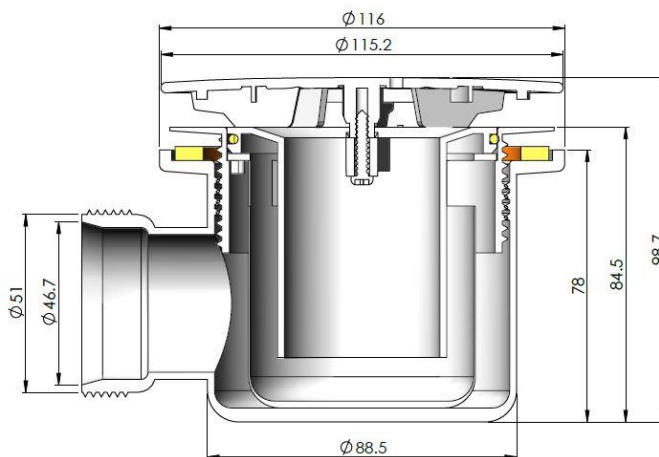

Sales Code: STW005

Description: Mega Flow Shower Waste Brushed Brass Top

Product Dimensions

Length (mm):	
Width (mm):	115
Height (mm):	78
Depth (mm):	780
Nett Weight (kg):	0.41

Packaging Dimensions

Height (mm):	170
Width (mm):	135
Depth (mm):	100
Gross Weight (kg):	0.41

Packaging Data

Box Colour:	White Cardboard Box
Box Qty:	1
Label Size:	100 x 50
Label Colour:	White Label
Label Qty:	2

Outer Box Dimensions (If Applicable)

Height (mm):	560
Width (mm):	360
Length (mm):	
Depth (mm):	
Gross Weight (kg):	14
Barcode:	5056462623986

Product Details

Country of Origin:	China
Fitting Instruction:	No
CE Certification:	N/A
Product Material:	Pp
Heating Element Wattage:	Not Applicable
Colour/Finish:	Brushed Brass
Product Diameter:	115mm
Connection Size:	1 1/2"