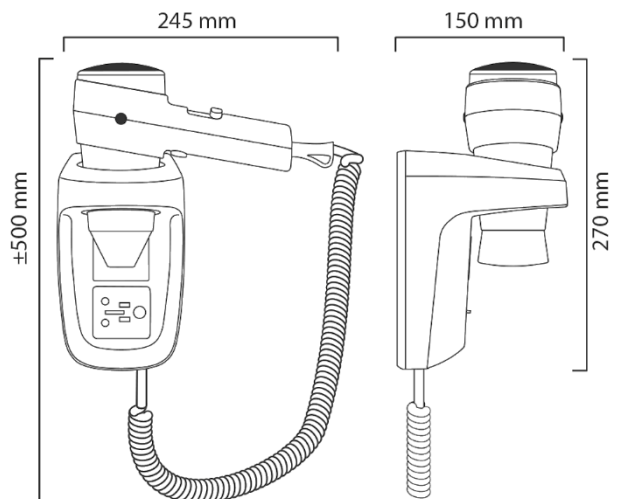

Order Codes:

EPAVBW-S

542.06/044.05 Wh

Valera Action wall mounted with shaver socket

**SECURITY
SHAVER
SOCKET**

**110-120 V
220-240 V**

Features

- Ripple wire security heating element
- Wall holder with automatic On/Off safety switch
- Shaver socket 110-120v & 220-240v
- Safety isolating transformer
- Three air temperature settings
- Two air-flow settings
- Cool button
- 1600 watts
- Concentrator nozzle supplied
- Shaver adaptors available if required.

Packing Details

- Width - 24 cm
- Height – 23.5 cm
- Depth – 10.5 cm
- Weight – 1.4 kg

SWISS  MADE

The manufacturer reserve the right to change specifications without prior notice