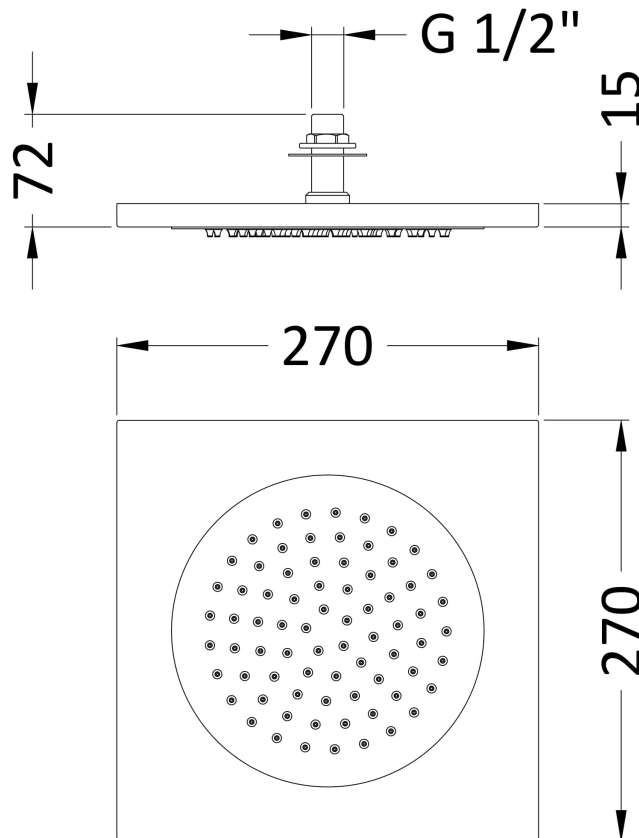

Sales Code: HEAD80

Description: Ceiling Tile Shower Head 270mm

Product Dimensions

Length (mm):	
Width (mm):	270
Height (mm):	72
Depth (mm):	270
Nett Weight (kg):	1.5

Packaging Dimensions

Length (mm):	300
Width (mm):	300
Height (mm):	
Gross Weight (kg):	1.5

Packaging Data

Box Colour:	White Cardboard Box
Box Qty:	1
Label Size:	100 x 50
Label Colour:	White Label
Label Qty:	2

Outer Box Dimensions (If Applicable)

Length (mm):	
Width (mm):	560
Height (mm):	330
Depth (mm):	340
Gross Weight (kg):	8
Barcode:	5055369036806

Product Details

Country of Origin:	China
Fitting Instruction:	No
Product Material:	St-Steel
Mount Type:	Wall, Surface
Outlet Elbow Supplied:	No
Easy Clean:	Yes
Head Included:	Yes
Handset Included:	No
Body Jets Included:	Not Applicable
No of Body Jets:	Not Applicable
Operating Pressure (bar):	0.5
Valve/Cartridge Type:	Not Applicable
Flow Rates (L/min):	0.1 bar: N/A 0.5 bar: N/A 1 bar: N/A 2 bar: N/A 3 bar: N/A
TMV2 Approved:	No Approval No: N/A
TMV3 Approved:	No Approval No: N/A
WRAS Approved:	No Approval No: N/A
Head Function:	Single
Handset Function:	Not Applicable
Body Jet Info:	Not Applicable
Pipe Size:	Not Applicable
Pipe Centres:	N/A
Colour/Finish:	Chrome
Hose Included:	Not Applicable
No. of Outlets:	N/A