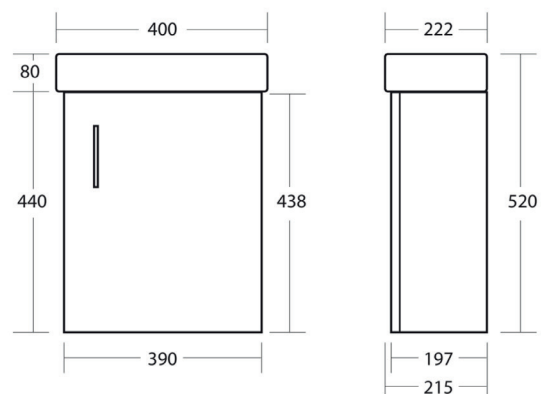

PRODUCT DATA SHEET

Lanza Cloakroom Vanity Wall Mounted

Product Code: LANZAWALL

SCUDO
BEAUTIFUL BATHROOMS

0330 124 7290

sales@scudo.co.uk - www.scudo.co.uk

Scudo is the trading name of Harrison Bathrooms Ltd. Whilst we endeavour to ensure that the product information is accurate we accept no liability for any information given. All images are for illustration purposes only. Product images and specification are subject to change. Measurement are in millimetres and are nominal.

Product Name	LANZAWALL
Product Description	Lanza Cloakroom Vanity Wall Mounted
Product Transportation	
Barcode	5060500641931
Contry of origin	TURK
Comodity code	9403609010
Product Measurements	
Product Weight (KG)	6
Product Width (mm)	390
Product Height (mm)	440
Product Depth (mm)	215
Product Length (mm)	390
Primary Packed Measurements	
Packaged Weight	7.5
Packed Length	245
Packed Width	420
Packed Height	465
Packaging Weights	
Card (kg)	0.25
Paper (kg)	n/a
Wood (kg)	n/a
Plastic (kg)	0.032
Compliance DOP	N/a

General Information	
Construction Material	MDF Vinyl Wrap
Installation type	Wall Mounted
Colour / Finish	White High Gloss
Furniture Attributes	
Supplied Fully Assembled	YES
Number Of Drawers	0
Number Of Doors	1
Soft Close Doors / Drawers	YES
Moisture resistant	YES
Internal Shelves	YES
Door Opening Width (mm)	390
Draw Opening Distance (mm)	N/A
Recommended Concealed Cistern	N/A
False Draws	NO
Number of False Draws	NO
Can the door be swapped over to open the oppersite way	YES
Which side is the door hinge located	RIGHT
Compatible Furniture Part Code	N/A
Compatible Basin Part Code	LANZABASIN
Handles	
Handle Style	Vertical Bar
Handle Finish	Chrome or Black
Handle Material	Steel
Number of Handles	1