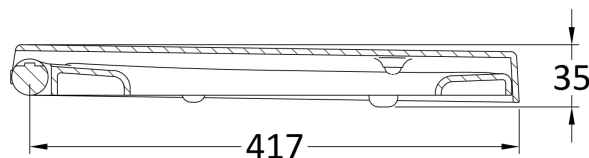

Sales Code: NCH198

Description: Luxury Square Seat Sc, Qr, Top Fix

Product Dimensions

Length (mm):	435
Width (mm):	358
Height (mm):	53
Nett Weight (kg):	2.12

Packaging Dimensions

Length (mm):	460
Width (mm):	380
Height (mm):	60
Gross Weight (kg):	2.67

Packaging Data

Box Colour:	White Cardboard Box - Printed
Box Qty:	1
Label Size:	100 x 50
Label Colour:	Not Applicable
Label Qty:	

Outer Box Dimensions (If Applicable)

Length (mm):	470
Width (mm):	280
Height (mm):	390
Gross Weight (kg):	14
Barcode:	5060272825744

Product Details

Country of Origin:	China
Fitting Instruction:	No
CE Certification:	Not Applicable
Product Material:	Urea
Seat Type:	D Shape
Seat Function:	Soft Close
Hinge Centres (Min):	115
Hinge Centres (Max):	
Hinge Material:	Stainless Steel Nylon
Colour/Finish:	White
Fixing Method:	Quick Release