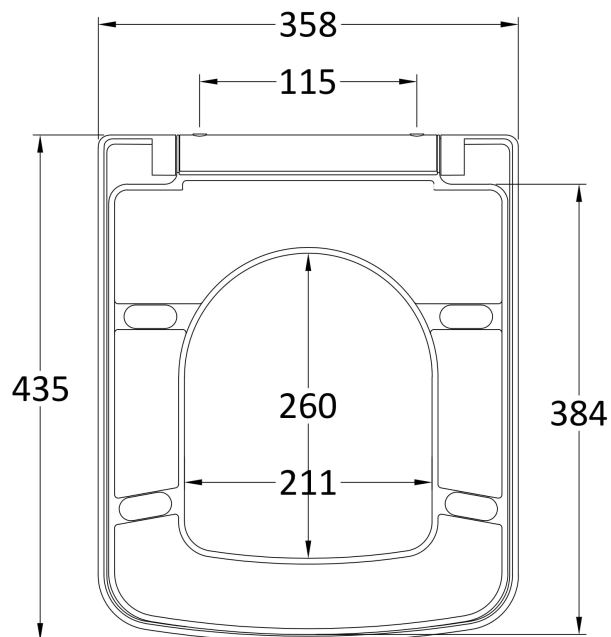

Sales Code: NCH198

Description: Luxury Square Seat Sc, Qr, Top Fix

Product Dimensions

Length (mm):	435
Width (mm):	358
Height (mm):	53
Nett Weight (kg):	2.12

Packaging Dimensions

Length (mm):	460
Width (mm):	380
Height (mm):	60
Gross Weight (kg):	2.67

Packaging Data

Box Colour:	White Cardboard Box - Printed
Box Qty:	1
Label Size:	100 x 50
Label Colour:	Not Applicable
Label Qty:	

Outer Box Dimensions (If Applicable)

Length (mm):	470
Width (mm):	280
Height (mm):	390
Gross Weight (kg):	14
Barcode:	5060272825744

Product Details

Country of Origin:	China
Fitting Instruction:	No
CE Certification:	Not Applicable
Product Material:	Urea
Seat Type:	D Shape
Seat Function:	Soft Close
Hinge Centres (Min):	115
Hinge Centres (Max):	
Hinge Material:	Stainless Steel Nylon
Colour/Finish:	White
Fixing Method:	Quick Release