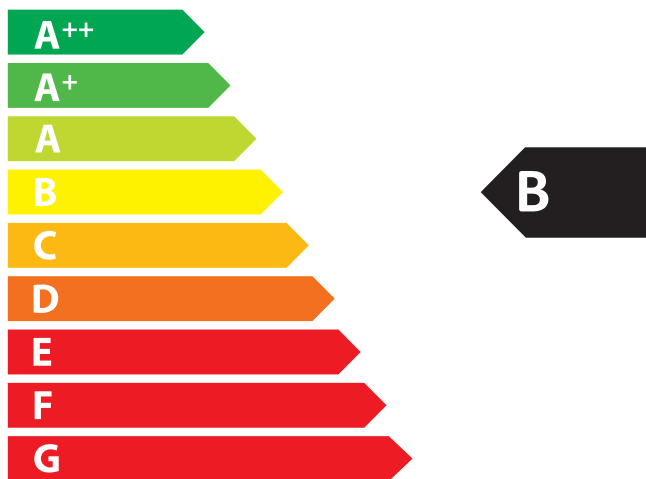

ENERGY

PRESTIGE RADIATORS
LIMITED

600W FINN RADIATOR

067
kW

0.6
kW