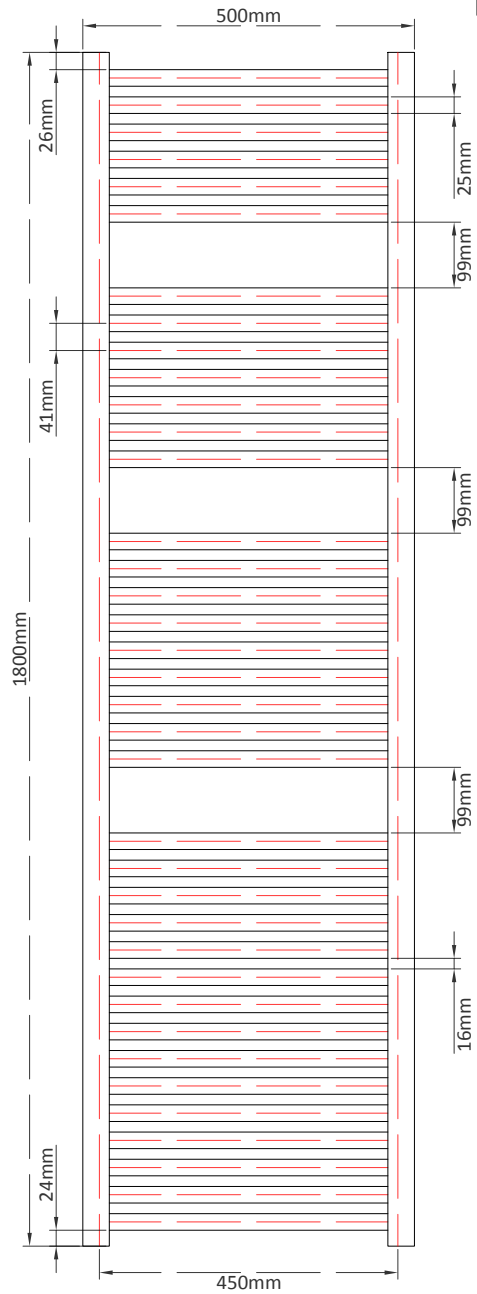

1800 Chrome Curved

Proprietary and Confidential

The information contained in this drawing is the sole property of Prestige Radiators Ltd.
Any reproduction in part or as a whole without the written permission of Prestige Radiators Ltd is prohibited.

Prestige Radiators Ltd - Unit 2, North Point Business Park, Eggborough, North Yorks, DN14
0JT - 0800 083 0373 - www.cnmonline.co.uk - www.prestigewashrooms.co.uk

6

7

9

15