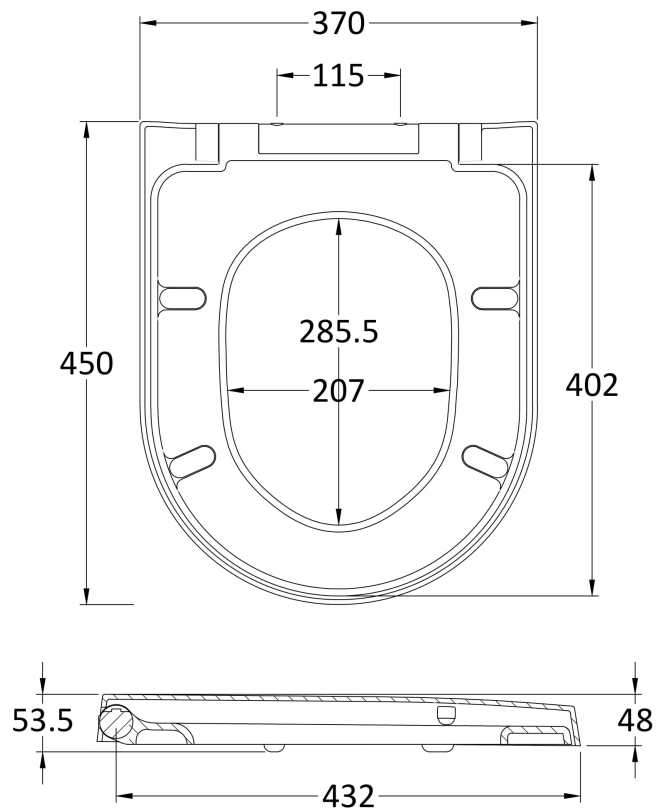

Sales Code: NTS007

Description: Luxury D Shape Seat, Sc, Qr, Top Fix

Product Dimensions

Length (mm):	450
Width (mm):	370
Height (mm):	54
Nett Weight (kg):	1.72

Packaging Dimensions

Length (mm):	465
Width (mm):	380
Height (mm):	60
Gross Weight (kg):	2.77

Packaging Data

Box Colour:	White Cardboard Box - Printed
Box Qty:	1
Label Size:	100 x 50
Label Colour:	Not Applicable
Label Qty:	

Outer Box Dimensions (If Applicable)

Length (mm):	480
Width (mm):	330
Height (mm):	395
Gross Weight (kg):	14
Barcode:	5060272829780

Product Details

Country of Origin:	China
Fitting Instruction:	No
CE Certification:	Not Applicable
Product Material:	Urea
Seat Type:	D Shape
Seat Function:	Soft Close
Hinge Centres (Min):	70
Hinge Centres (Max):	175
Hinge Material:	Stainless Steel Nylon
Colour/Finish:	White
Fixing Method:	Quick Release