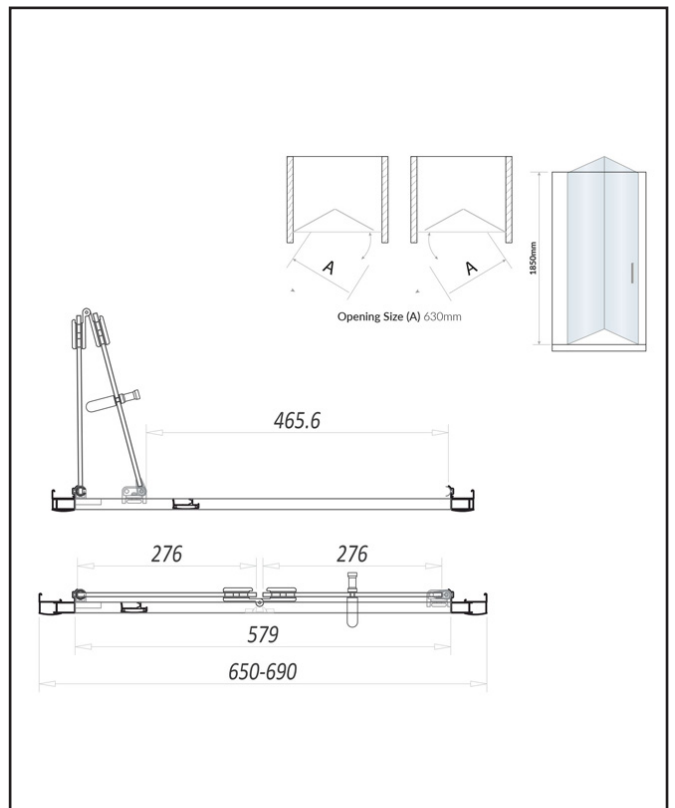

PRODUCT DATA SHEET

S6 Bifold Semi Frameless Door 700mm

Product Code: S6-GLASS021

Product Measurements

Product Weight:	18.9kg
Product Width:	690mm
Product Height:	1850mm
Product Depth:	6mm
Product Length:	N/A

Product Transportation

Barcode:	5060500647315
Country of Origin:	China
Comodity Code:	7610909095

Primary Packed Measurements

Packaged Weight:	21.4kg
Packaged Length:	1930mm
Packaged Width:	680mm
Packaged Height:	55mm

Packaging Weight

Card:	2.589kg
Paper:	N/A
Wood:	N/A
Plastic:	N/A

General Information

Construction Material:	Aluminium / Glass
Installation Type:	Wall Mounted
Colour / Finish:	Chrome / Clear Glass

Enclosure Attributes

Adjustment:	650-690mm
Aqua-Shield:	Yes
Hinge Type:	Bi-Fold
Door Type:	Single Door
Frame Type:	Framed
Glass Type:	Clear
Radius:	N/A
Entry Width:	430mm
Door In Swing:	267mm
Door Out Swing:	N/A
Enclosure Shape:	Rectangular
Glass Thickness:	6mm
Profile Finish/Colour:	Chrome
Profile Material:	Aluminium

Compliance DOP

HBDOC005 / HBDOC006

Dimensions
(measurements in mm)