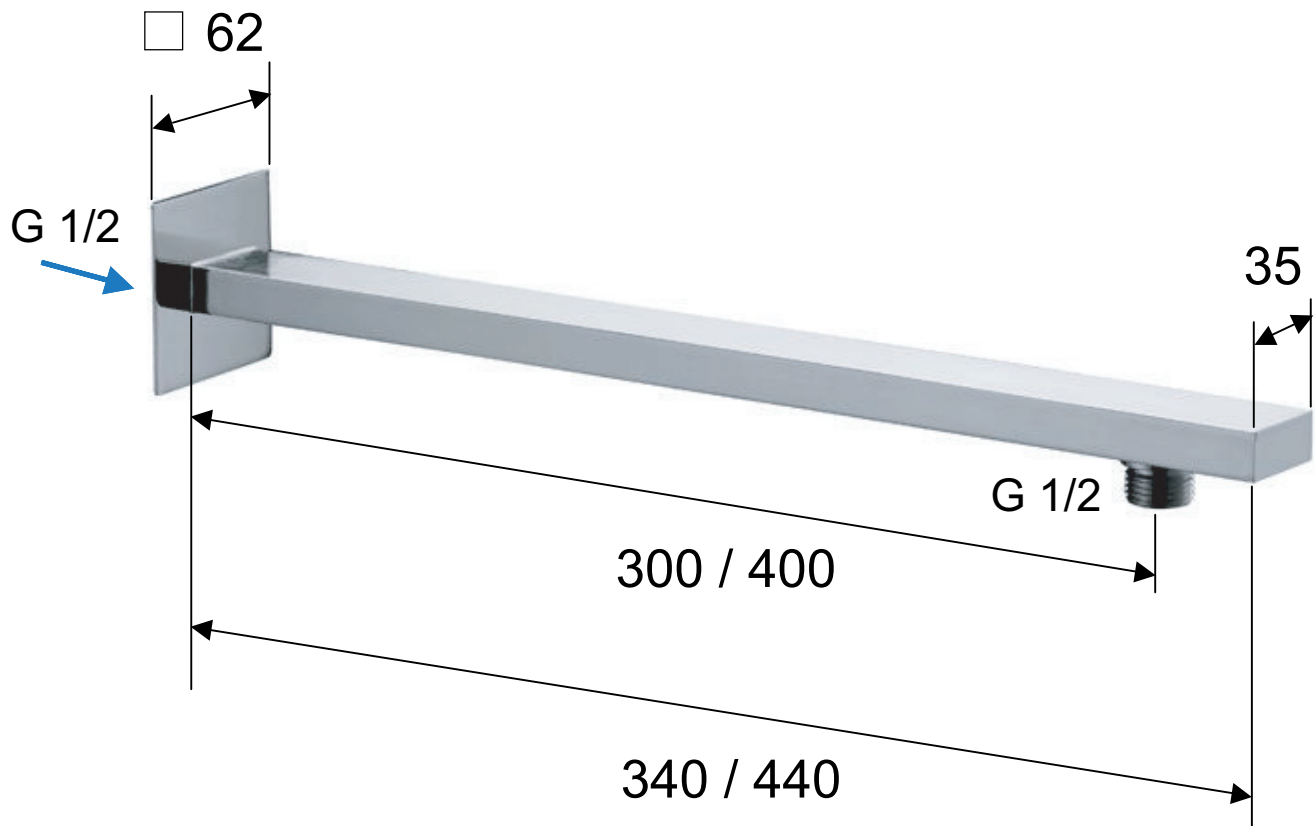

DANIEL

TECHNICAL FEATURES

ART. COD.

A553 (cm.30/40)

MATERIALI / MATERIALS

OTTONE CROMATO / CHROME PLATED BRASS

CROMATURA / CHROME PLATING