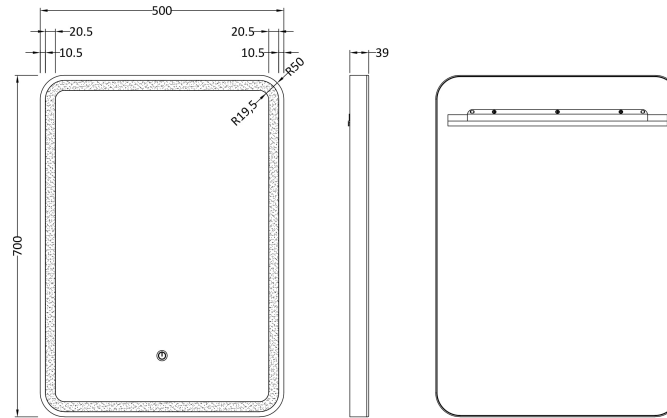

**Sales Code:** LQ702

**Description:** 700X500 Framed Touch Sensor Mirror

**Product Dimensions**

|                   |     |
|-------------------|-----|
| Height (mm):      | 700 |
| Width (mm):       | 500 |
| Depth (mm):       | 33  |
| Nett Weight (kg): | 5   |

**Packaging Dimensions**

|                    |     |
|--------------------|-----|
| Height (mm):       | 100 |
| Width (mm):        | 615 |
| Depth (mm):        | 825 |
| Gross Weight (kg): | 7   |

**Packaging Data**

|               |                               |
|---------------|-------------------------------|
| Box Colour:   | Brown Cardboard Box - Printed |
| Box Qty:      | 1                             |
| Label Size:   | x                             |
| Label Colour: |                               |
| Label Qty:    |                               |

**Outer Box Dimensions (If Applicable)**

|                    |               |
|--------------------|---------------|
| Height (mm):       |               |
| Width (mm):        |               |
| Depth (mm):        |               |
| Gross Weight (kg): |               |
| Barcode:           | 5056462638553 |