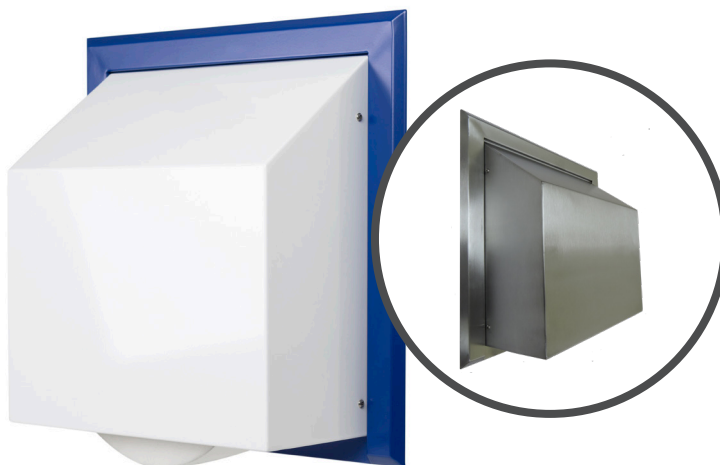

Technical Data Sheet

Safeguard Anti-Ligature Jumbo Toilet Paper Dispenser

Applicable to products:

89424WB Safeguard Anti-Ligature Jumbo Toilet Paper Dispenser White Dispenser / Blue Wall Plate
89424SS Safeguard Anti-Ligature Jumbo Toilet Paper Dispenser Stainless Steel

Technical Data Sheet

Safeguard Anti-Ligature Jumbo Toilet Paper Dispenser

89424WB White Dispenser / Blue Wall Plate

89424SS Stainless Steel

Jumbo toilet paper dispenser designed to help reduce the potential for self harm.

Product Image:

Product Description:

- Jumbo toilet roll dispenser
- Contemporary angular design reduces the potential to attach a ligature for the purposes of self-harm
- Dispenser fits securely into the recess provided by the wall plate, further preventing the potential for ligature points in high risk areas
- Easy for staff to refill
- Manufactured from high grade stainless steel for robustness and durability
- Finished with an attractive brushed steel surface or powder coated

Technical Data Sheet

Safeguard Anti-Ligature Jumbo Toilet Paper Dispenser

89424WB White Dispenser / Blue Wall Plate

89424SS Stainless Steel

Product Specification:

Material:	Stainless Steel
Dispenser Dimensions:	W.325mm x H.334mm x D.138mm
Wall Plate Dimensions:	W.400mm x H.398mm x D.10mm
Complete Dimensions:	W.400mm x H.398mm x D.140mm
Finish:	Brushed or White / Blue Power Coat
Packing/Carton:	1 piece
Warranty:	10 years