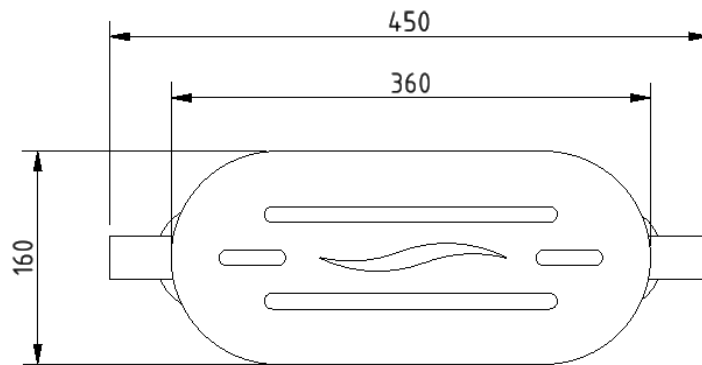

Luxury stainless steel back rest rail and pad with concealed fixings

Product details

Warranty: 5 years

Max load: N/A

Doc M compliant: Yes

Suitable for wet areas: Yes

Features

- Durable wipe clean polyurethane pad
- Non-corrosive stainless steel construction
- Saddle clips for fixing pad to rail
- Complies with Part M of the Building Regulations
- Stylish T-Bar design

Finish options

Mechanical

SS
Satin Stainless Steel

SP
Polished Stainless Steel

Powder coated

MB
Matt Black (RAL 9005)

Product description

Luxury back rest rail, including pad, stainless steel, concealed fixings, overall projection 220mm

Product code

F22-B220-LSC-**

Replace ** with 2-character short code for chosen finish (Mechanical / Powder Coated).
e.g., F22-B220-LSC-SS

Dimensions (mm)

Fitzroy of London may occasionally need to change specification of products and/or kit contents and reserves the right to do so. We strive to keep our documentation up to date; however, we cannot guarantee this. We accept no liability for any information given on this data sheet.