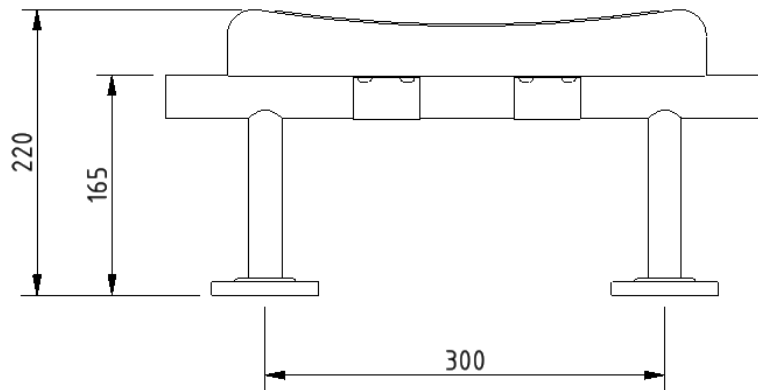

Luxury stainless steel back rest rail and pad with concealed fixings

Product details

Warranty: 5 years

Max load: N/A

Doc M compliant: Yes

Suitable for wet areas: Yes

Features

- Durable wipe clean polyurethane pad
- Non-corrosive stainless steel construction
- Saddle clips for fixing pad to rail
- Complies with Part M of the Building Regulations
- Stylish T-Bar design

Finish options

Mechanical

SS
Satin Stainless Steel

SP
Polished Stainless Steel

Powder coated

MB
Matt Black (RAL 9005)

Product description

Luxury back rest rail, including pad, stainless steel, concealed fixings, overall projection 220mm

Product code

F22-B220-LSC-**

Replace ** with 2-character short code for chosen finish (Mechanical / Powder Coated).
e.g., F22-B220-LSC-SS

Dimensions (mm)

Fitzroy of London may occasionally need to change specification of products and/or kit contents and reserves the right to do so. We strive to keep our documentation up to date; however, we cannot guarantee this. We accept no liability for any information given on this data sheet.