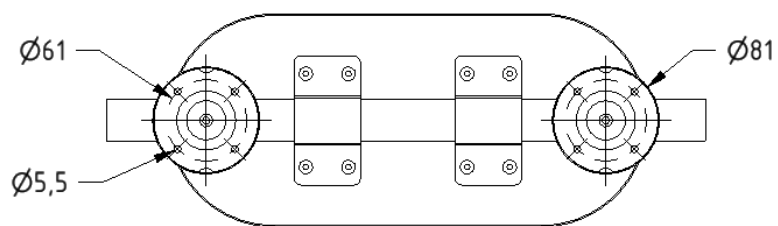

Finish options

Mechanical

SS
Satin Stainless Steel

SP
Polished Stainless Steel

Powder coated

MB
Matt Black (RAL 9005)

Product description

Luxury back rest rail, including pad, stainless steel, concealed fixings, overall projection 220mm

Product code

F22-B220-LSC-**

Replace ** with 2-character short code for chosen finish (Mechanical / Powder Coated).
e.g., F22-B220-LSC-SS

Dimensions (mm)

Fitzroy of London may occasionally need to change specification of products and/or kit contents and reserves the right to do so. We strive to keep our documentation up to date; however, we cannot guarantee this. We accept no liability for any information given on this data sheet.