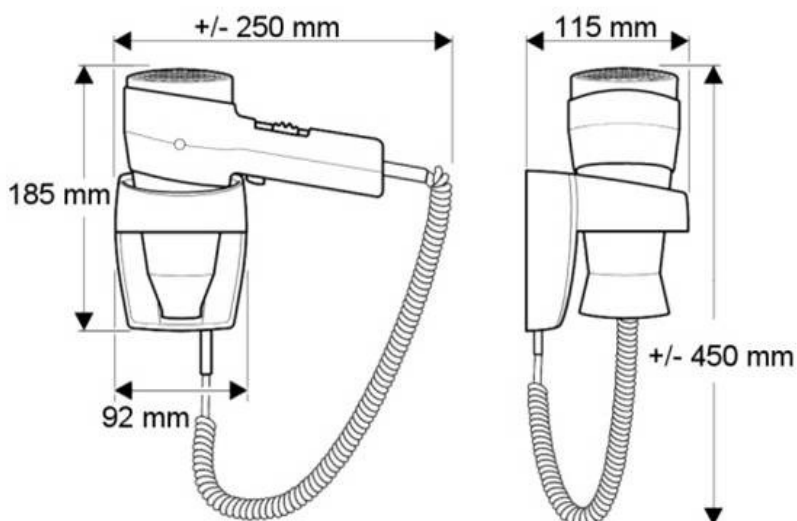

(542.06/038A All Black)

Valera Action wall mounted

SAFETY SWITCH
PRESS & HOLD TO OPERATE

Features

Safety Switch – press & hold to operate

Eco-friendly

Three air temperature settings

Two air-flow settings

Cool button

1200 watts (1600w for EPAVAB-6)

220 / 240v 50/60Hz

Concentrator nozzle supplied

Packing Details

Width - 18.5 cm

Height - 23 cm

Depth - 9 cm

Weight - 0.72 kg

SWISS  MADE

The manufacturer reserve the right to change specifications without prior notice