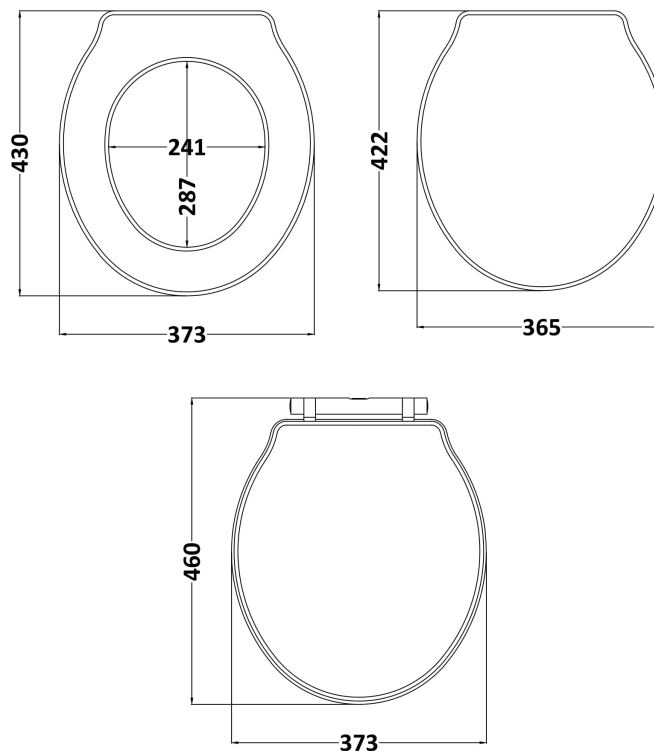

Sales Code: NLS198

Description: Traditional Toilet Seat (Chancery)

Product Dimensions

Length (mm):	460
Width (mm):	373
Height (mm):	60
Nett Weight (kg):	3.2

Packaging Dimensions

Length (mm):	475
Width (mm):	395
Height (mm):	70
Gross Weight (kg):	3.4

Packaging Data

Box Colour:	Brown Cardboard Box
Box Qty:	1
Label Size:	100 x 50
Label Colour:	White Label
Label Qty:	2

Outer Box Dimensions (If Applicable)

Length (mm):	65
Width (mm):	380
Height (mm):	375
Gross Weight (kg):	
Barcode:	5055369056781

Product Details

Country of Origin:	Ireland
Fitting Instruction:	No
CE Certification:	Yes
Product Material:	Mdf Vinyl
Seat Type:	Round
Seat Function:	Soft Close
Hinge Centres (Min):	150
Hinge Centres (Max):	186
Hinge Material:	Zinc Alloy
Colour/Finish:	White
Fixing Method:	Quick Release